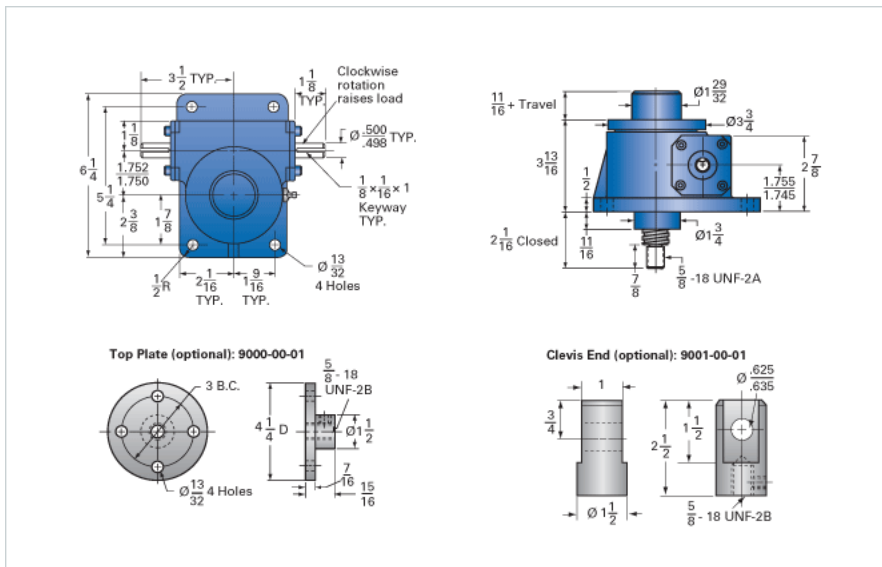

### Details

Capacity [Ton]	2.5
Gear Ratio	24:1
Turns of Worm per Inch Travel	96
Torque to Raise 1 lb. [in-lb]	0.0106
Lifting Screw Diameter [in]	1.00
Screw Lead [in]	0.250
Root Diameter [in]	0.698
Tare Drag Torque [in-lb]	5

### Performance Specifications

Maximum Allowable Input [hp]	0.50
Maximum Input Torque [in-lb]	53
Maximum Worm Speed at Rated Load [rpm]	594
Maximum Load at 1750 RPM [lb]	1699
Starting Torque	2 x Running Torque

### Weight

Base 0 Travel [lb]	17
Per Inch of Travel [lb]	0.45
Grease [lb]	0.5