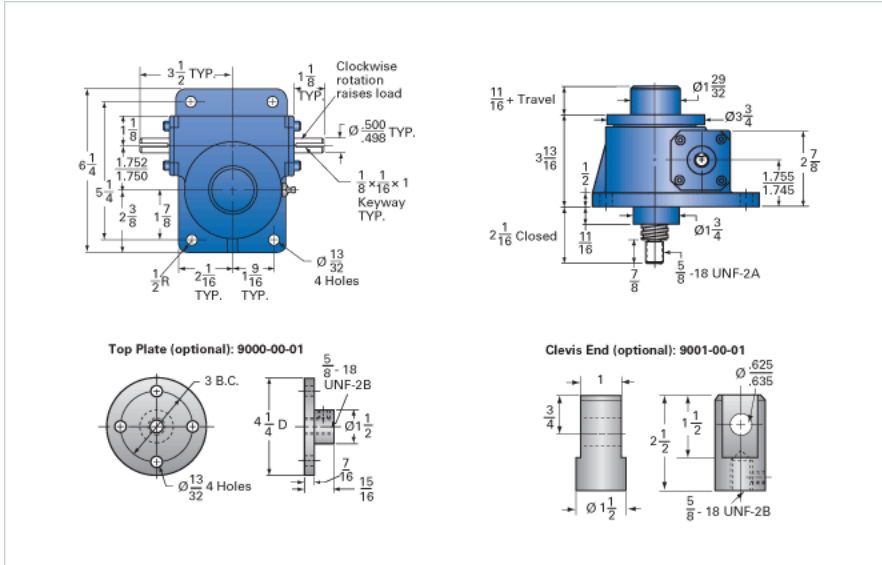

ActionJac 2.5-MSJ-I 12:1

Call 800-321-7800 or visit us online at www.nookindustries.com to configure and order your ActionJac 2.5-MSJ-I 12:1 today!

Details

Capacity [Ton]	2.5
Gear Ratio	12:1
Turns of Worm per Inch Travel	48
Torque to Raise 1 lb. [in-lb]	0.0148
Lifting Screw Diameter [in]	1.00
Screw Lead [in]	0.250
Root Diameter [in]	0.698
Tare Drag Torque [in-lb]	5

Performance Specifications

Maximum Allowable Input [hp]	1.50
Maximum Input Torque [in-lb]	74
Maximum Worm Speed at Rated Load [rpm]	1277
Maximum Load at 1750 RPM [lb]	3650
Starting Torque	2 x Running Torque

Weight

Base 0 Travel [lb]	17
Per Inch of Travel [lb]	0.45
Grease [lb]	0.5