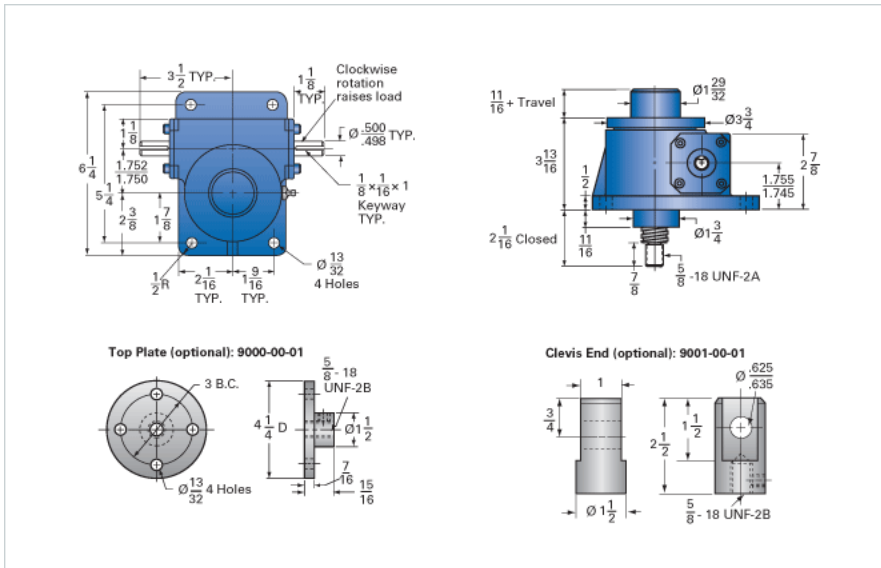

ActionJac 2.5-MSJ-I 12:1

Call 800-321-7800 or visit us online at www.nookindustries.com to configure and order your ActionJac 2.5-MSJ-I 12:1 today!

Details

Capacity [Ton]	2.5
Gear Ratio	12:1
Turns of Worm per Inch Travel	48
Torque to Raise 1 lb. [in-lb]	0.0148
Lifting Screw Diameter [in]	1.00
Screw Lead [in]	0.250
Root Diameter [in]	0.698
Tare Drag Torque [in-lb]	5

Performance Specifications

Maximum Allowable Input [hp]	1.50
Maximum Input Torque [in-lb]	74
Maximum Worm Speed at Rated Load [rpm]	1277
Maximum Load at 1750 RPM [lb]	3650
Starting Torque	2 x Running Torque

Weight

Base 0 Travel [lb]	17
Per Inch of Travel [lb]	0.45
Grease [lb]	0.5