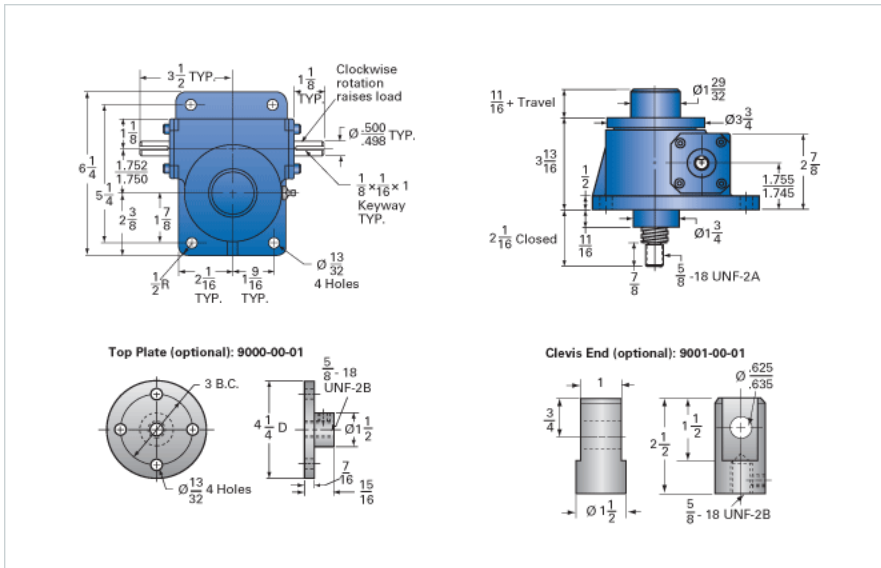

ActionJac 2.5-MSJ-I 6:1

Call 800-321-7800 or visit us online at www.nookindustries.com to configure and order your ActionJac 2.5-MSJ-I 6:1 today!

Details

Capacity [Ton]	2.5
Gear Ratio	6:1
Turns of Worm per Inch Travel	24
Torque to Raise 1 lb. [in-lb]	0.0252
Lifting Screw Diameter [in]	1.00
Screw Lead [in]	0.250
Root Diameter [in]	0.698
Tare Drag Torque [in-lb]	5

Performance Specifications

Maximum Allowable Input [hp]	2.00
Maximum Input Torque [in-lb]	126
Maximum Worm Speed at Rated Load [rpm]	1000
Maximum Load at 1750 RPM [lb]	2858
Starting Torque	2 x Running Torque

Weight

Base 0 Travel [lb]	17
Per Inch of Travel [lb]	0.45
Grease [lb]	0.5