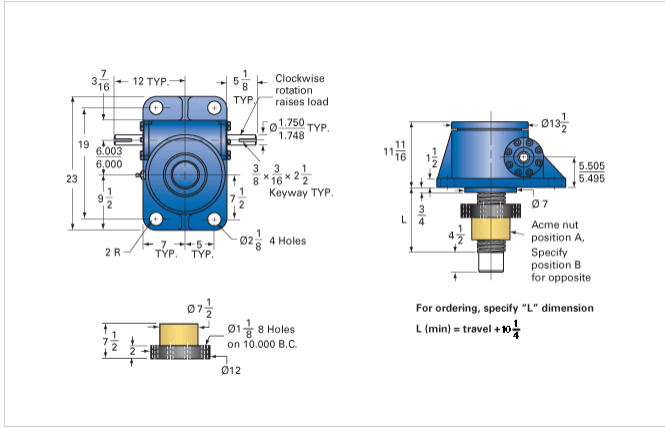

ActionJac 75-MSJ-IR 32:1

Call 800-321-7800 or visit us online at www.nookindustries.com to configure and order your ActionJac 75-MSJ-IR 32:1 today!

Details	
Capacity [Ton]	75
Gear Ratio	32:1
Turns of Worm per Inch Travel	48
Torque to Raise 1 lb. [in-lb]	0.0252
Lifting Screw Diameter [in]	5.00
Screw Lead [in]	0.667
Root Diameter [in]	4.286
Tare Drag Torque [in-lb]	155
Performance Specifications	
Maximum Allowable Input [hp]	9.00
Maximum Input Torque [in-lb]	3780
Maximum Worm Speed at Rated Load [rpm]	150
Maximum Load at 1750 RPM [lb]	12862
Starting Torque	2 x Running Torque
Weight	
Base 0 Travel [lb]	310
Per Inch of Travel [lb]	6.50
Grease [lb]	9.0