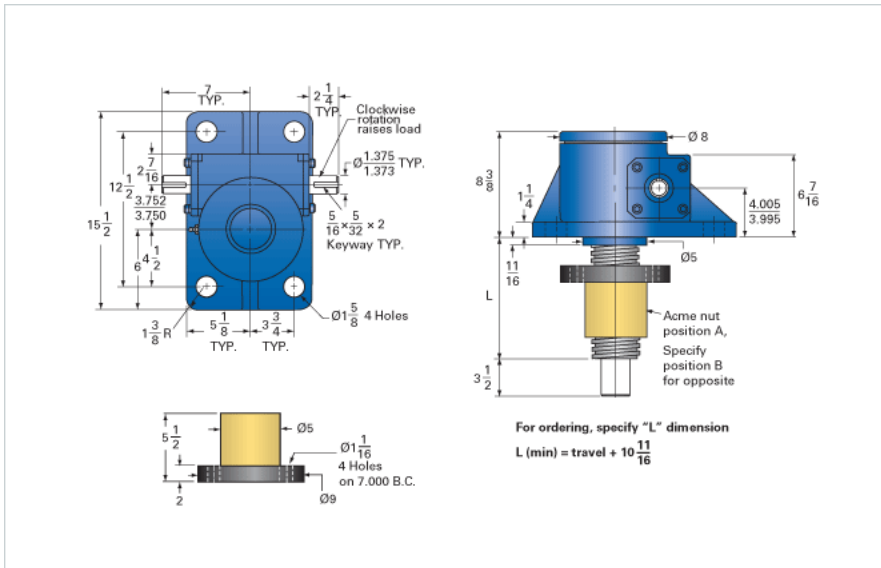

### Details

Capacity [Ton]	35
Gear Ratio	32:1
Turns of Worm per Inch Travel	48
Torque to Raise 1 lb. [in-lb]	0.0257
Lifting Screw Diameter [in]	3.75
Screw Lead [in]	0.667
Root Diameter [in]	3.009
Tare Drag Torque [in-lb]	50

### Performance Specifications

Maximum Allowable Input [hp]	3.50
Maximum Input Torque [in-lb]	1800
Maximum Worm Speed at Rated Load [rpm]	122
Maximum Load at 1750 RPM [lb]	4904
Starting Torque	2 x Running Torque

### Weight

Base 0 Travel [lb]	145
Per Inch of Travel [lb]	3.40
Grease [lb]	3.5