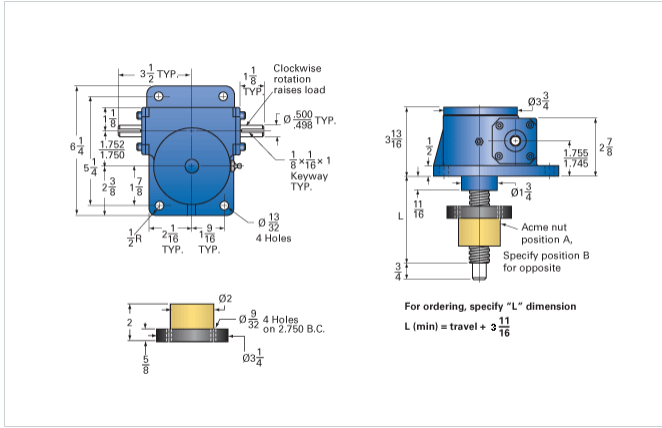

ActionJac 2.5-MSJ-IR 24:1

Call 800-321-7800 or visit us online at www.nookindustries.com to configure and order your ActionJac 2.5-MSJ-IR 24:1 today!

Details

Capacity [Ton]	2.5
Gear Ratio	24:1
Turns of Worm per Inch Travel	96
Torque to Raise 1 lb. [in-lb]	0.0106
Lifting Screw Diameter [in]	1.00
Screw Lead [in]	0.250
Root Diameter [in]	0.698
Tare Drag Torque [in-lb]	5

Performance Specifications

Maximum Allowable Input [hp]	0.50
Maximum Input Torque [in-lb]	53
Maximum Worm Speed at Rated Load [rpm]	594
Maximum Load at 1750 RPM [lb]	1699
Starting Torque	2 x Running Torque

Weight

Base 0 Travel [lb]	17
Per Inch of Travel [lb]	0.45
Grease [lb]	0.5