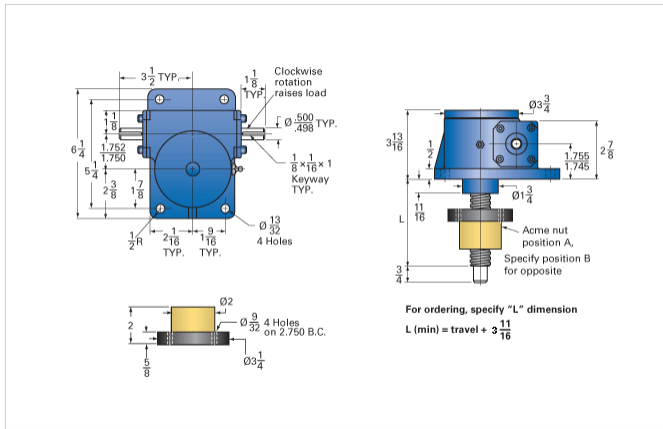

### Details

Capacity [Ton]	2.5
Gear Ratio	24:1
Turns of Worm per Inch Travel	96
Torque to Raise 1 lb. [in-lb]	0.0106
Lifting Screw Diameter [in]	1.00
Screw Lead [in]	0.250
Root Diameter [in]	0.698
Tare Drag Torque [in-lb]	5

### Performance Specifications

Maximum Allowable Input [hp]	0.50
Maximum Input Torque [in-lb]	53
Maximum Worm Speed at Rated Load [rpm]	594
Maximum Load at 1750 RPM [lb]	1699
Starting Torque	2 x Running Torque