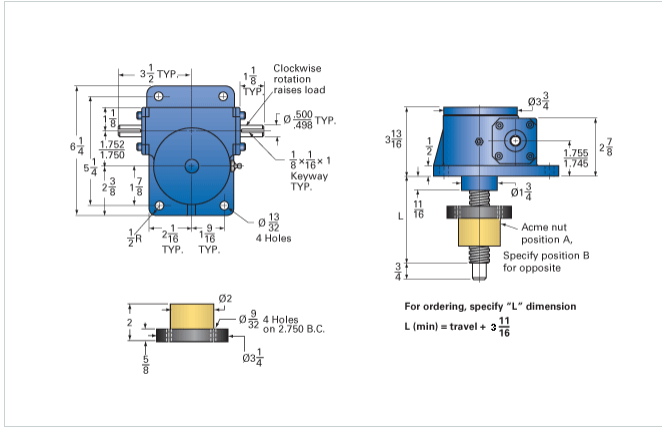

### Details

Capacity [Ton]	2.5
Gear Ratio	24:1
Turns of Worm per Inch Travel	96
Torque to Raise 1 lb. [in-lb]	0.0106
Lifting Screw Diameter [in]	1.00
Screw Lead [in]	0.250
Root Diameter [in]	0.698
Tare Drag Torque [in-lb]	5

### Performance Specifications

Maximum Allowable Input [hp]	0.50
Maximum Input Torque [in-lb]	53
Maximum Worm Speed at Rated Load [rpm]	594
Maximum Load at 1750 RPM [lb]	1699
Starting Torque	2 x Running Torque

### Weight

Base 0 Travel [lb]	17
Per Inch of Travel [lb]	0.45
Grease [lb]	0.5