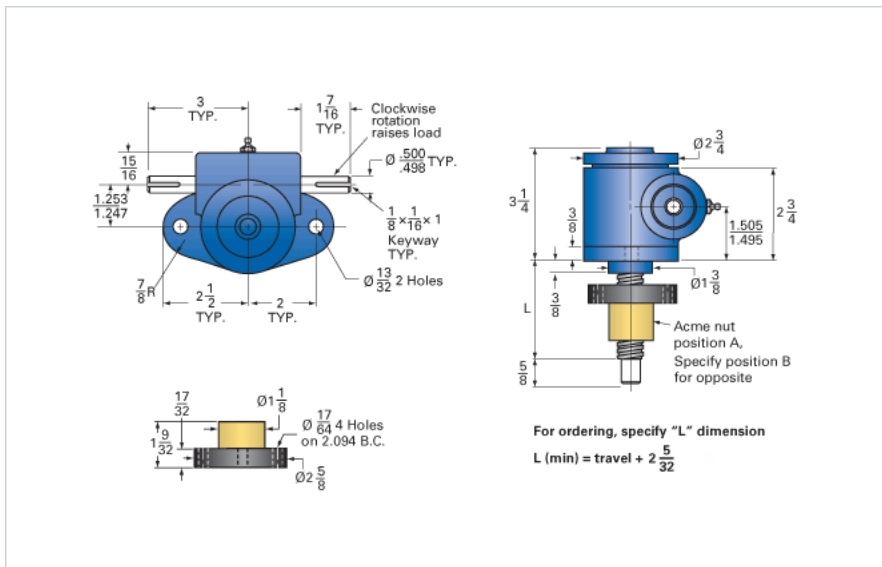

ActionJac 1-MSJ-IR 20:1

Call 800-321-7800 or visit us online at www.nookindustries.com to configure and order your ActionJac 1-MSJ-IR 20:1 today!

Details

Capacity [Ton]	1
Gear Ratio	20:1
Turns of Worm per Inch Travel	100
Torque to Raise 1 lb. [in-lb]	0.0105
Lifting Screw Diameter [in]	0.75
Screw Lead [in]	0.200
Root Diameter [in]	0.502
Tare Drag Torque [in-lb]	3

Performance Specifications

Maximum Allowable Input [hp]	0.25
Maximum Input Torque [in-lb]	21
Maximum Worm Speed at Rated Load [rpm]	750
Maximum Load at 1750 RPM [lb]	857
Starting Torque	2 x Running Torque

Weight

Base 0 Travel [lb]	5.5
Per Inch of Travel [lb]	0.30
Grease [lb]	0.5