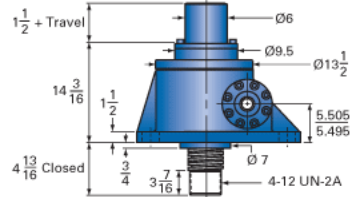

ActionJac 75-MSJ-IK 32:1

Call 800-321-7800 or visit us online at www.nookindustries.com to configure and order your ActionJac 75-MSJ-IK 32:1 today!

Top Plate (optional): 9000-00-20