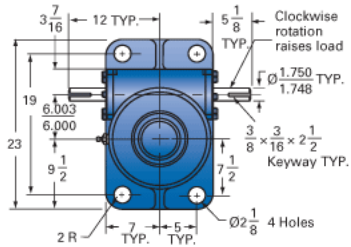

ActionJac 75-MSJ-IK 32:1

Call 800-321-7800 or visit us online at www.nookindustries.com to configure and order your ActionJac 75-MSJ-IK 32:1 today!

Top Plate (optional): 9000-00-20