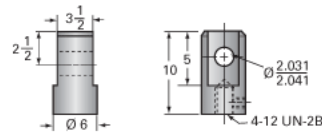

### Details

Capacity [Ton]	75
Gear Ratio	32:1
Turns of Worm per Inch Travel	48
Torque to Raise 1 lb. [in-lb]	0.0290
Lifting Screw Diameter [in]	5.00
Screw Lead [in]	0.667
Root Diameter [in]	4.286
Tare Drag Torque [in-lb]	155