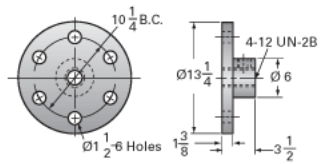

Top Plate (optional): 9000-00-20