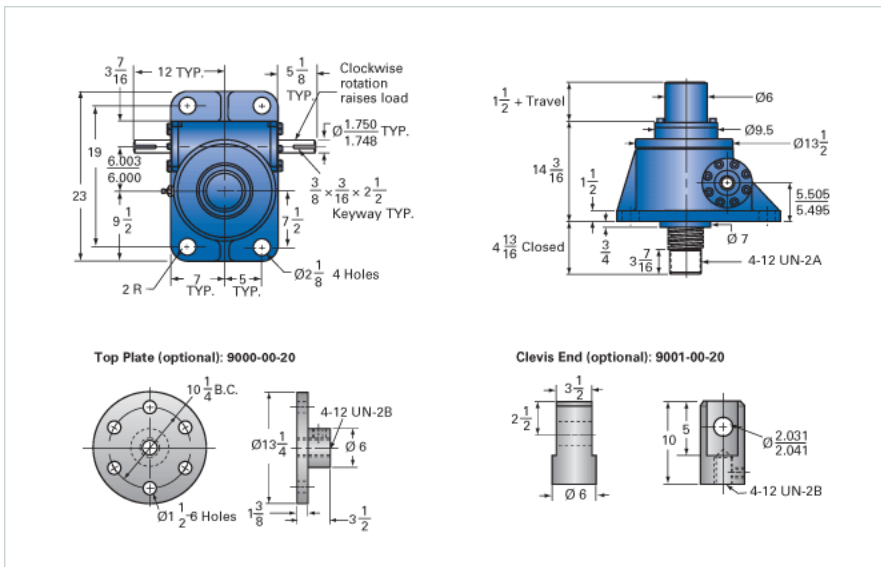

### Details

Capacity [Ton]	75
Gear Ratio	10 2/3:1
Turns of Worm per Inch Travel	16
Torque to Raise 1 lb. [in-lb]	0.0631
Lifting Screw Diameter [in]	5.00
Screw Lead [in]	0.667
Root Diameter [in]	4.286
Tare Drag Torque [in-lb]	155

### Performance Specifications

Maximum Allowable Input [hp]	28.00
Maximum Input Torque [in-lb]	8236
Maximum Worm Speed at Rated Load [rpm]	186
Maximum Load at 1750 RPM [lb]	15950
Starting Torque	2 x Running Torque