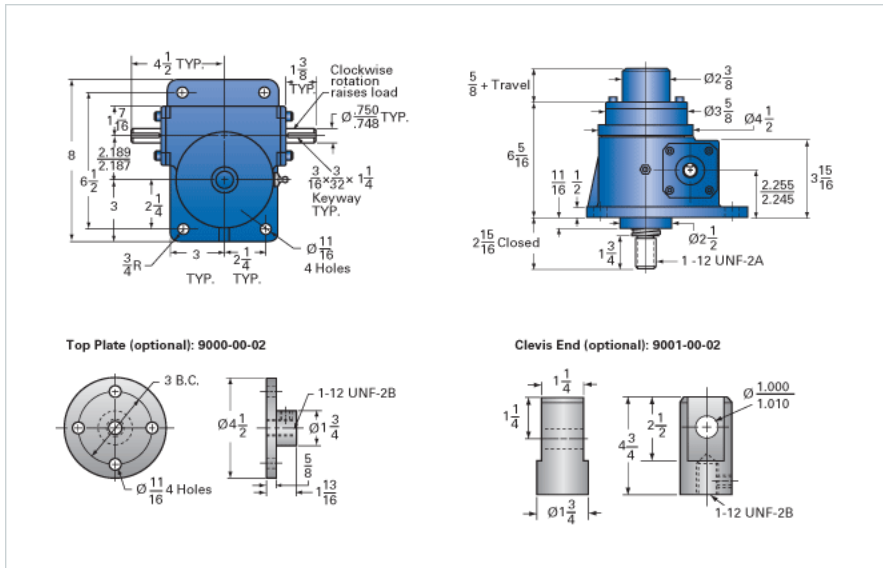

ActionJac 5-MSJ-IK 24:1

Call 800-321-7800 or visit us online at www.nookindustries.com to configure and order your ActionJac 5-MSJ-IK 24:1 today!

Details

Capacity [Ton]	5
Gear Ratio	24:1
Turns of Worm per Inch Travel	64
Torque to Raise 1 lb. [in-lb]	0.0166
Lifting Screw Diameter [in]	1.50
Screw Lead [in]	0.375
Root Diameter [in]	1.066
Tare Drag Torque [in-lb]	10

Performance Specifications

Maximum Allowable Input [hp]	0.75
Maximum Input Torque [in-lb]	144
Maximum Worm Speed at Rated Load [rpm]	287
Maximum Load at 1750 RPM [lb]	1627
Starting Torque	2 x Running Torque

Weight

Base 0 Travel [lb]	30
Per Inch of Travel [lb]	0.70
Grease [lb]	1.0