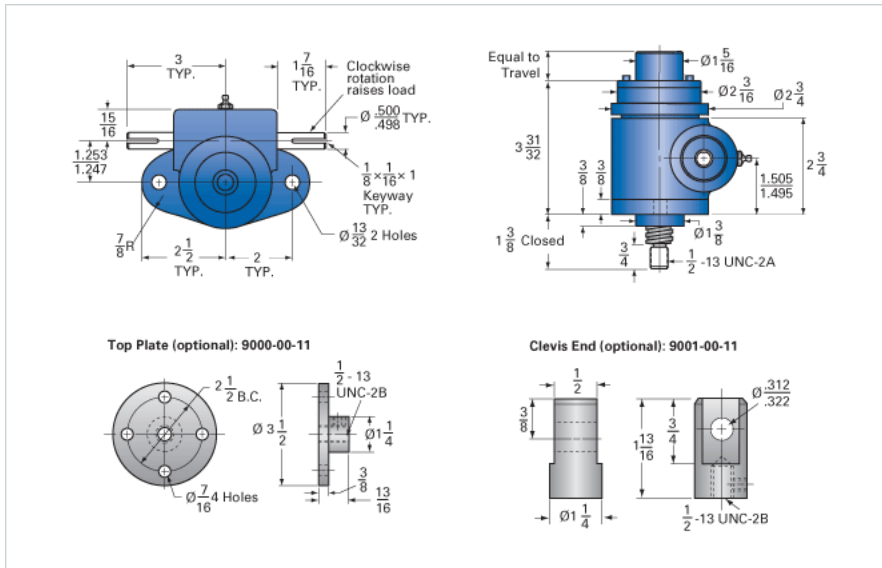

ActionJac 1-MSJ-IK 20:1

Call 800-321-7800 or visit us online at www.nookindustries.com to configure and order your ActionJac 1-MSJ-IK 20:1 today!

Details

Capacity [Ton]	1
Gear Ratio	20:1
Turns of Worm per Inch Travel	100
Torque to Raise 1 lb. [in-lb]	0.0121
Lifting Screw Diameter [in]	0.75
Screw Lead [in]	0.200
Root Diameter [in]	0.502
Tare Drag Torque [in-lb]	3

Performance Specifications

Maximum Allowable Input [hp]	0.25
Maximum Input Torque [in-lb]	21
Maximum Worm Speed at Rated Load [rpm]	651
Maximum Load at 1750 RPM [lb]	744
Starting Torque	2 x Running Torque

Weight

Base 0 Travel [lb]	5.5
Per Inch of Travel [lb]	0.30
Grease [lb]	0.5