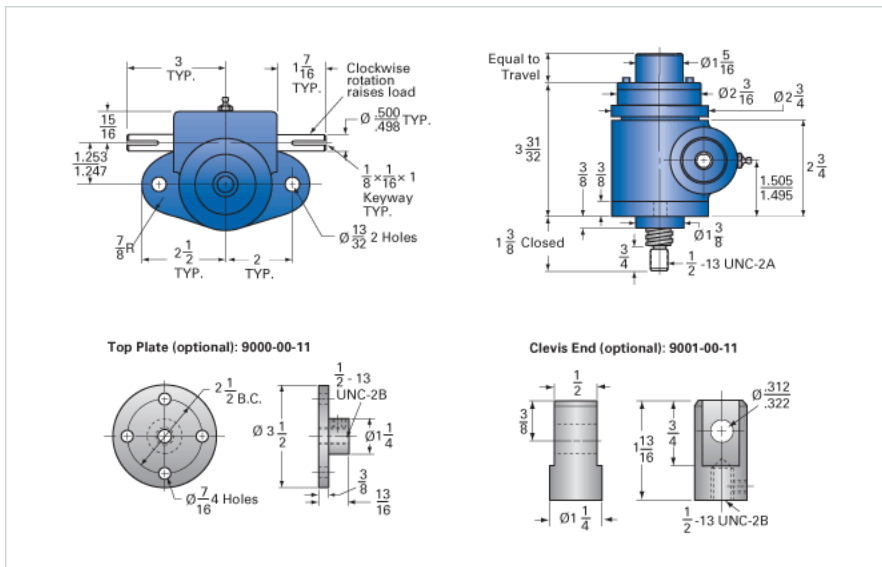

### Details

Capacity [Ton]	1
Gear Ratio	20:1
Turns of Worm per Inch Travel	100
Torque to Raise 1 lb. [in-lb]	0.0121
Lifting Screw Diameter [in]	0.75
Screw Lead [in]	0.200
Root Diameter [in]	0.502
Tare Drag Torque [in-lb]	3

### Performance Specifications

Maximum Allowable Input [hp]	0.25
Maximum Input Torque [in-lb]	21
Maximum Worm Speed at Rated Load [rpm]	651
Maximum Load at 1750 RPM [lb]	744
Starting Torque	2 x Running Torque

### Weight

Base 0 Travel [lb]	5.5
Per Inch of Travel [lb]	0.30
Grease [lb]	0.5