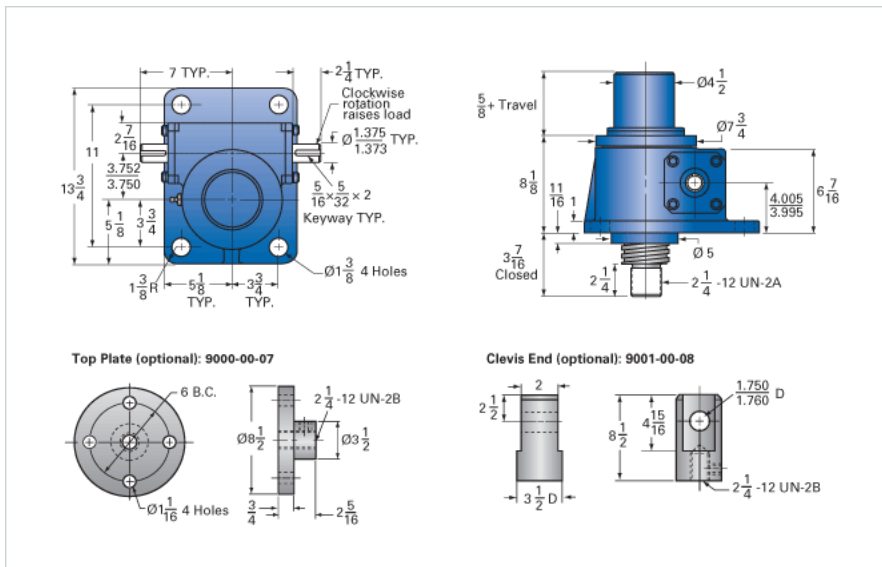

ActionJac 30AB-MSJ-I 32:1

Call 800-321-7800 or visit us online at www.nookindustries.com to configure and order your ActionJac 30AB-MSJ-I 32:1 today!

Details

Capacity [Ton]	30
Gear Ratio	32:1
Turns of Worm per Inch Travel	48
Torque to Raise 1 lb. [in-lb]	0.0235
Lifting Screw Diameter [in]	3.38
Screw Lead [in]	0.667
Root Diameter [in]	2.652
Tare Drag Torque [in-lb]	50

Performance Specifications

Maximum Allowable Input [hp]	3.50
Maximum Input Torque [in-lb]	1411
Maximum Worm Speed at Rated Load [rpm]	156
Maximum Load at 1750 RPM [lb]	5364
Starting Torque	2 x Running Torque