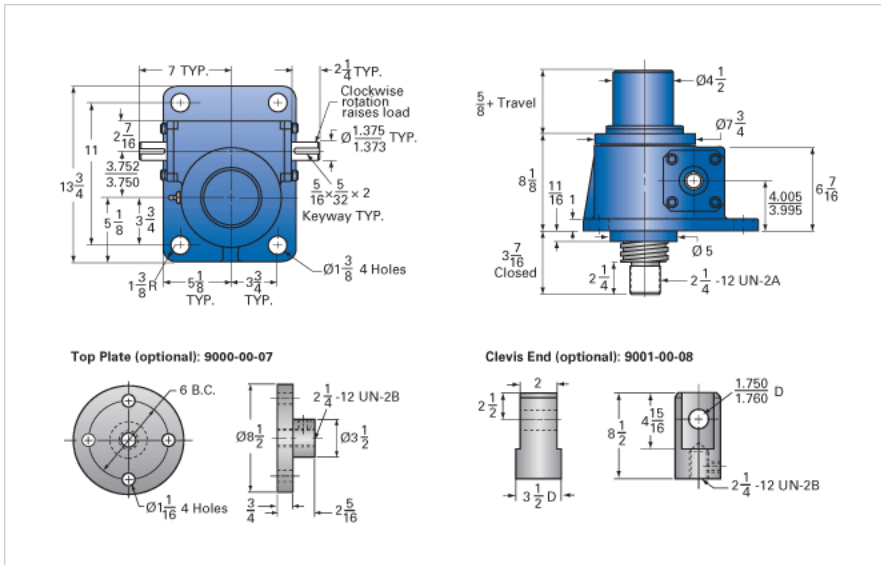

### Details

Capacity [Ton]	30
Gear Ratio	10 2/3:1
Turns of Worm per Inch Travel	16
Torque to Raise 1 lb. [in-lb]	0.0452
Lifting Screw Diameter [in]	3.38
Screw Lead [in]	0.667
Root Diameter [in]	2.652
Tare Drag Torque [in-lb]	50

### Performance Specifications

Maximum Allowable Input [hp]	11.00
Maximum Input Torque [in-lb]	2710
Maximum Worm Speed at Rated Load [rpm]	256
Maximum Load at 1750 RPM [lb]	8764
Starting Torque	2 x Running Torque