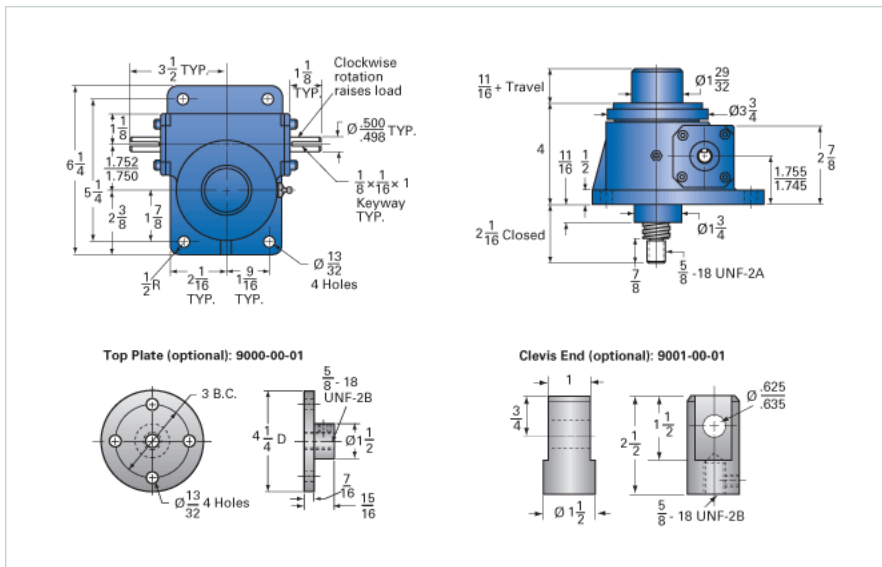

ActionJac 2.5AB-MSJ-I 12:1

Call 800-321-7800 or visit us online at www.nookindustries.com to configure and order your ActionJac 2.5AB-MSJ-I 12:1 today!

Details

Capacity [Ton]	2.5
Gear Ratio	12:1
Turns of Worm per Inch Travel	48
Torque to Raise 1 lb. [in-lb]	0.0148
Lifting Screw Diameter [in]	1.00
Screw Lead [in]	0.250
Root Diameter [in]	0.698
Tare Drag Torque [in-lb]	5

Performance Specifications

Maximum Allowable Input [hp]	1.50
Maximum Input Torque [in-lb]	74
Maximum Worm Speed at Rated Load [rpm]	1277
Maximum Load at 1750 RPM [lb]	3650
Starting Torque	2 x Running Torque