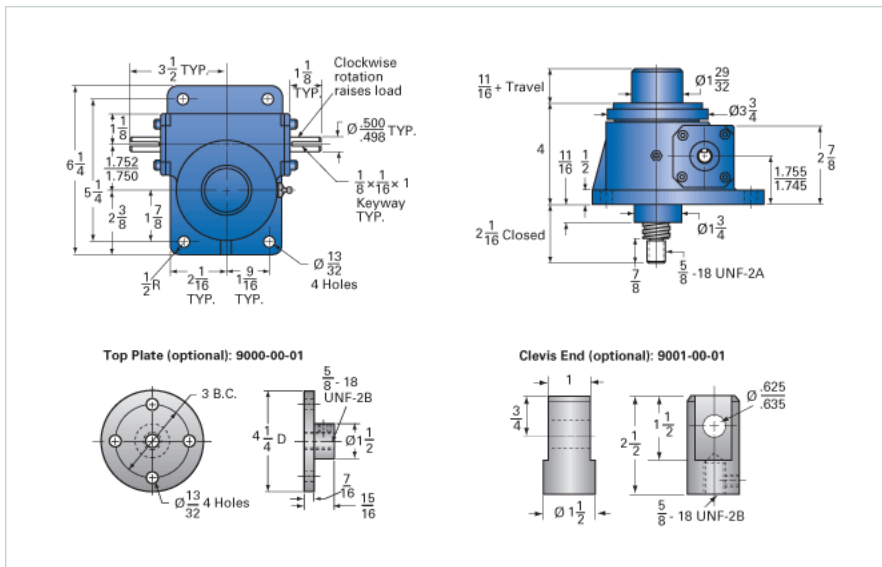

ActionJac 2.5AB-MSJ-I 6:1

Call 800-321-7800 or visit us online at www.nookindustries.com to configure and order your ActionJac 2.5AB-MSJ-I 6:1 today!

Details

Capacity [Ton]	2.5
Gear Ratio	6:1
Turns of Worm per Inch Travel	24
Torque to Raise 1 lb. [in-lb]	0.0252
Lifting Screw Diameter [in]	1.00
Screw Lead [in]	0.250
Root Diameter [in]	0.698
Tare Drag Torque [in-lb]	5

Performance Specifications

Maximum Allowable Input [hp]	2.00
Maximum Input Torque [in-lb]	126
Maximum Worm Speed at Rated Load [rpm]	1000
Maximum Load at 1750 RPM [lb]	2858
Starting Torque	2 x Running Torque