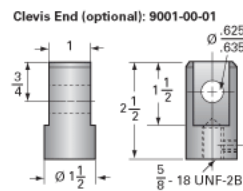

ActionJac 2RAB-MSJ-I 24:1

Call 800-321-7800 or visit us online at www.nookindustries.com to configure and order your ActionJac 2RAB-MSJ-I 24:1 today!

Details

Capacity [Ton]	2
Gear Ratio	24:1
Turns of Worm per Inch Travel	96
Torque to Raise 1 lb. [in-lb]	0.0105
Lifting Screw Diameter [in]	1.00
Screw Lead [in]	0.250
Root Diameter [in]	0.698
Tare Drag Torque [in-lb]	4

Performance Specifications

Maximum Allowable Input [hp]	0.50
Maximum Input Torque [in-lb]	42
Maximum Worm Speed at Rated Load [rpm]	750
Maximum Load at 1750 RPM [lb]	1715
Starting Torque	2 x Running Torque