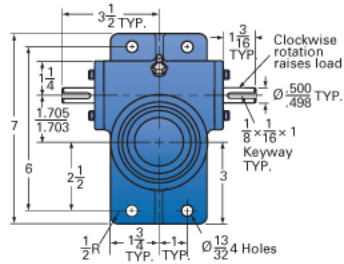

ActionJac 2RAB-MSJ-I 24:1

Call 800-321-7800 or visit us online at www.nookindustries.com to configure and order your ActionJac 2RAB-MSJ-I 24:1 today!

Details

Capacity [Ton]	2
Gear Ratio	24:1
Turns of Worm per Inch Travel	96
Torque to Raise 1 lb. [in-lb]	0.0105
Lifting Screw Diameter [in]	1.00
Screw Lead [in]	0.250
Root Diameter [in]	0.698
Tare Drag Torque [in-lb]	4

Performance Specifications

Maximum Allowable Input [hp]	0.50
Maximum Input Torque [in-lb]	42
Maximum Worm Speed at Rated Load [rpm]	750
Maximum Load at 1750 RPM [lb]	1715
Starting Torque	2 x Running Torque