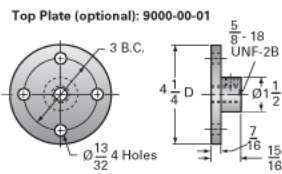

ActionJac 2RAB-MSJ-I 24:1

Call 800-321-7800 or visit us online at www.nookindustries.com to configure and order your ActionJac 2RAB-MSJ-I 24:1 today!

Details

Capacity [Ton]	2
Gear Ratio	24:1
Turns of Worm per Inch Travel	96
Torque to Raise 1 lb. [in-lb]	0.0105
Lifting Screw Diameter [in]	1.00
Screw Lead [in]	0.250
Root Diameter [in]	0.698
Tare Drag Torque [in-lb]	4

Performance Specifications

Maximum Allowable Input [hp]	0.50
Maximum Input Torque [in-lb]	42
Maximum Worm Speed at Rated Load [rpm]	750
Maximum Load at 1750 RPM [lb]	1715
Starting Torque	2 x Running Torque

Weight

Base 0 Travel [lb]	15
Per Inch of Travel [lb]	0.45
Grease [lb]	0.5