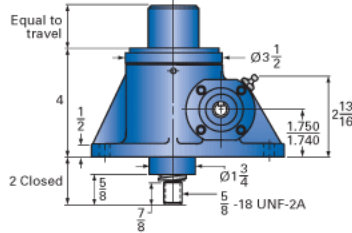

ActionJac 2RAB-MSJ-I 24:1

Call 800-321-7800 or visit us online at www.nookindustries.com to configure and order your ActionJac 2RAB-MSJ-I 24:1 today!

Details

Capacity [Ton]	2
Gear Ratio	24:1
Turns of Worm per Inch Travel	96
Torque to Raise 1 lb. [in-lb]	0.0105
Lifting Screw Diameter [in]	1.00
Screw Lead [in]	0.250
Root Diameter [in]	0.698
Tare Drag Torque [in-lb]	4

Performance Specifications

Maximum Allowable Input [hp]	0.50
Maximum Input Torque [in-lb]	42
Maximum Worm Speed at Rated Load [rpm]	750
Maximum Load at 1750 RPM [lb]	1715
Starting Torque	2 x Running Torque