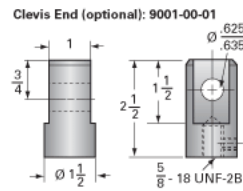

ActionJac 2RAB-MSJ-I 12:1

Call 800-321-7800 or visit us online at www.nookindustries.com to configure and order your ActionJac 2RAB-MSJ-I 12:1 today!

Details

Capacity [Ton]	2
Gear Ratio	12:1
Turns of Worm per Inch Travel	48
Torque to Raise 1 lb. [in-lb]	0.0154
Lifting Screw Diameter [in]	1.00
Screw Lead [in]	0.250
Root Diameter [in]	0.698
Tare Drag Torque [in-lb]	4

Performance Specifications

Maximum Allowable Input [hp]	1.50
Maximum Input Torque [in-lb]	62
Maximum Worm Speed at Rated Load [rpm]	1525
Maximum Load at 1750 RPM [lb]	3486
Starting Torque	2 x Running Torque