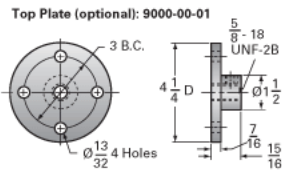

ActionJac 2RAB-MSJ-I 12:1

Call 800-321-7800 or visit us online at www.nookindustries.com to configure and order your ActionJac 2RAB-MSJ-I 12:1 today!

Details

Capacity [Ton]	2
Gear Ratio	12:1
Turns of Worm per Inch Travel	48
Torque to Raise 1 lb. [in-lb]	0.0154
Lifting Screw Diameter [in]	1.00
Screw Lead [in]	0.250
Root Diameter [in]	0.698
Tare Drag Torque [in-lb]	4

Performance Specifications

Maximum Allowable Input [hp]	1.50
Maximum Input Torque [in-lb]	62
Maximum Worm Speed at Rated Load [rpm]	1525
Maximum Load at 1750 RPM [lb]	3486
Starting Torque	2 x Running Torque