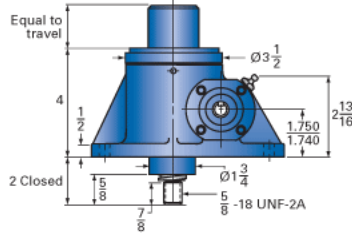

ActionJac 2RAB-MSJ-I 12:1

Call 800-321-7800 or visit us online at www.nookindustries.com to configure and order your ActionJac 2RAB-MSJ-I 12:1 today!

Details

Capacity [Ton]	2
Gear Ratio	12:1
Turns of Worm per Inch Travel	48
Torque to Raise 1 lb. [in-lb]	0.0154
Lifting Screw Diameter [in]	1.00
Screw Lead [in]	0.250
Root Diameter [in]	0.698
Tare Drag Torque [in-lb]	4

Performance Specifications

Maximum Allowable Input [hp]	1.50
Maximum Input Torque [in-lb]	62
Maximum Worm Speed at Rated Load [rpm]	1525
Maximum Load at 1750 RPM [lb]	3486
Starting Torque	2 x Running Torque