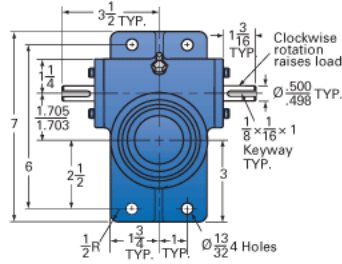

ActionJac 2RAB-MSJ-I 12:1

Call 800-321-7800 or visit us online at www.nookindustries.com to configure and order your ActionJac 2RAB-MSJ-I 12:1 today!

Details

Capacity [Ton]	2
Gear Ratio	12:1
Turns of Worm per Inch Travel	48
Torque to Raise 1 lb. [in-lb]	0.0154
Lifting Screw Diameter [in]	1.00
Screw Lead [in]	0.250
Root Diameter [in]	0.698
Tare Drag Torque [in-lb]	4

Performance Specifications

Maximum Allowable Input [hp]	1.50
Maximum Input Torque [in-lb]	62
Maximum Worm Speed at Rated Load [rpm]	1525
Maximum Load at 1750 RPM [lb]	3486
Starting Torque	2 x Running Torque