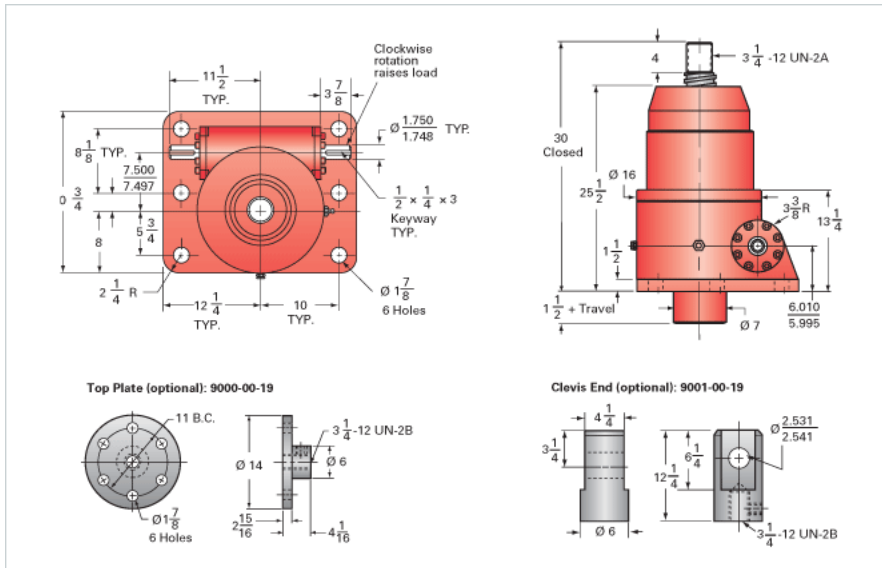

ActionJac 100-BSJ-U 32:1

Call 800-321-7800 or visit us online at www.nookindustries.com to configure and order your ActionJac 100-BSJ-U 32:1 today!

Details

Capacity [Ton]	100
Gear Ratio	32:1
Turns of Worm per Inch Travel	32
Torque to Raise 1 lb. [in-lb]	0.0138
Lifting Screw Diameter [in]	4.00
Screw Lead [in]	1.000
Root Diameter [in]	3.338
BackDrive Holding Torque [ft-lb]	35
Tare Drag Torque [in-lb]	205

Performance Specifications

Maximum Allowable Input [hp]	12.50
Maximum Input Torque [in-lb]	2760
Maximum Worm Speed at Rated Load [rpm]	285
Maximum Load at 1750 RPM [lb]	32621
Starting Torque	1.5 x Running Torque

Weight

Base 0 Travel [lb]	1100
Per Inch of Travel [lb]	5.00
Grease [lb]	16.0