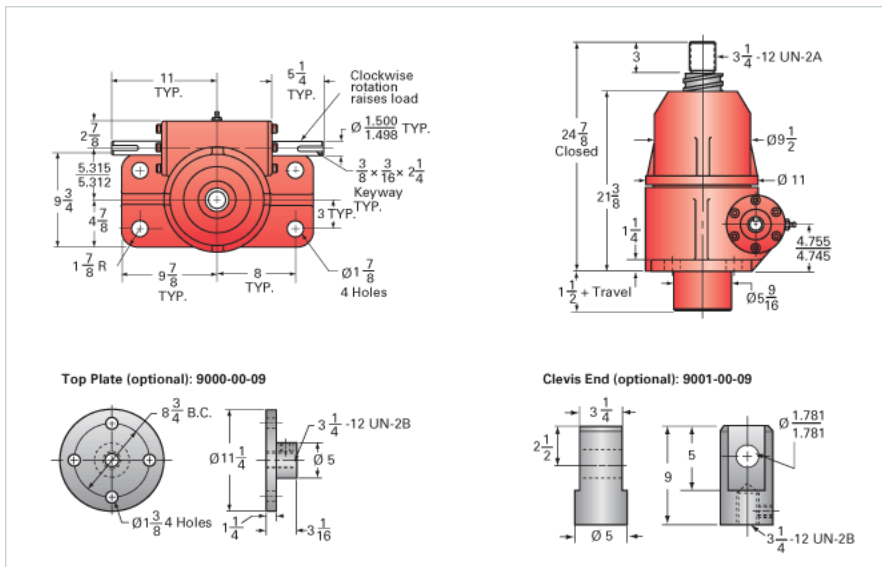

ActionJac 50-BSJ-U 32:1

Call 800-321-7800 or visit us online at www.nookindustries.com to configure and order your ActionJac 50-BSJ-U 32:1 today!

Details

Capacity [Ton]	50
Gear Ratio	32:1
Turns of Worm per Inch Travel	32
Torque to Raise 1 lb. [in-lb]	0.0139
Lifting Screw Diameter [in]	4.00
Screw Lead [in]	1.000
Root Diameter [in]	3.338
BackDrive Holding Torque [ft-lb]	10
Tare Drag Torque [in-lb]	90

Performance Specifications

Maximum Allowable Input [hp]	5.00
Maximum Input Torque [in-lb]	1390
Maximum Worm Speed at Rated Load [rpm]	227
Maximum Load at 1750 RPM [lb]	12955
Starting Torque	1.5 x Running Torque

Weight

Base 0 Travel [lb]	490
Per Inch of Travel [lb]	5.00
Grease [lb]	5.0