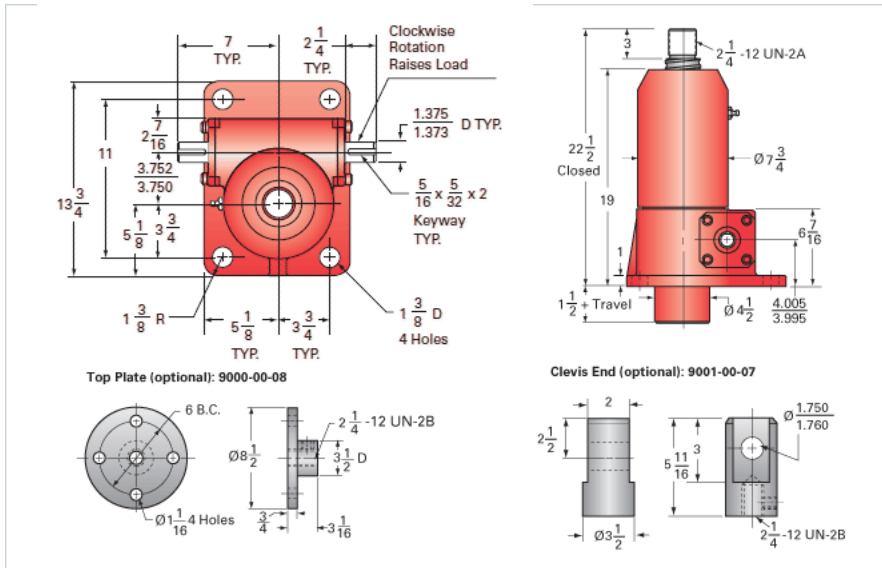

ActionJac 30HL-BSJ-U 32:1

Call 800-321-7800 or visit us online at www.nookindustries.com to configure and order your ActionJac 30HL-BSJ-U 32:1 today!

Details

Capacity [Ton]	30
Gear Ratio	32:1
Turns of Worm per Inch Travel	21.33
Torque to Raise 1 lb. [in-lb]	0.0191
Lifting Screw Diameter [in]	3.00
Screw Lead [in]	1.500
Root Diameter [in]	2.480
BackDrive Holding Torque [ft-lb]	15
Tare Drag Torque [in-lb]	60

Performance Specifications

Maximum Allowable Input [hp]	3.50
Maximum Input Torque [in-lb]	1144
Maximum Worm Speed at Rated Load [rpm]	193
Maximum Load at 1750 RPM [lb]	6600
Starting Torque	1.5 x Running Torque

Weight

Base 0 Travel [lb]	220
Per Inch of Travel [lb]	2.40
Grease [lb]	3.5