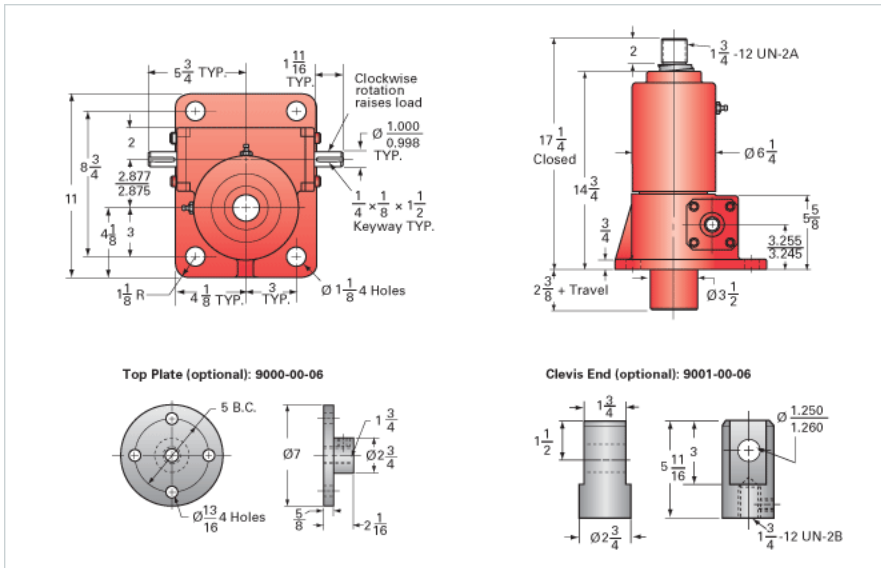

ActionJac 20HL-BSJ-U 24:1

Call 800-321-7800 or visit us online at www.nookindustries.com to configure and order your ActionJac 20HL-BSJ-U 24:1 today!

Details

Capacity [Ton]	20
Gear Ratio	24:1
Turns of Worm per Inch Travel	24
Torque to Raise 1 lb. [in-lb]	0.0157
Lifting Screw Diameter [in]	2.25
Screw Lead [in]	1.000
Root Diameter [in]	1.850
BackDrive Holding Torque [ft-lb]	13
Tare Drag Torque [in-lb]	40

Performance Specifications

Maximum Allowable Input [hp]	2.50
Maximum Input Torque [in-lb]	628
Maximum Worm Speed at Rated Load [rpm]	251
Maximum Load at 1750 RPM [lb]	5737
Starting Torque	1.5 x Running Torque

Weight

Base 0 Travel [lb]	85
Per Inch of Travel [lb]	1.50
Grease [lb]	2.2