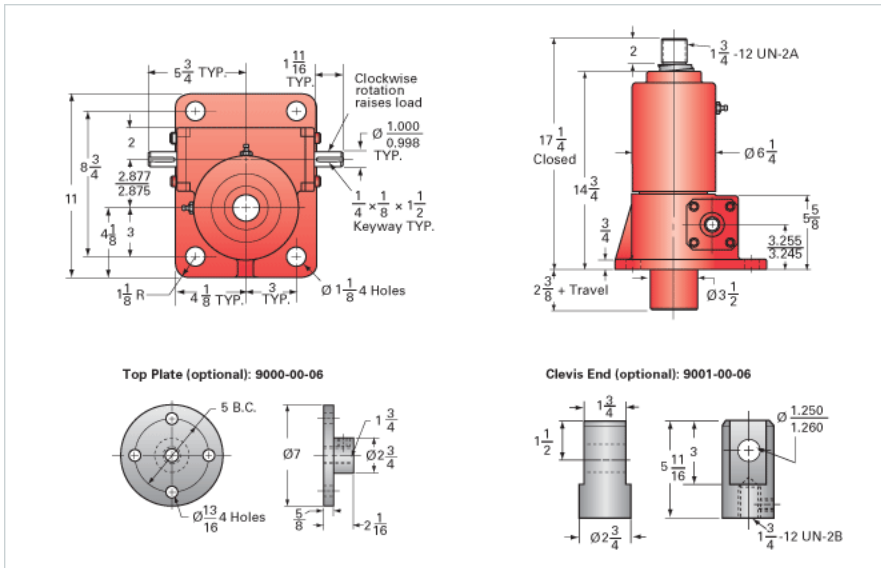

ActionJac 20-BSJ-U 24:1

Call 800-321-7800 or visit us online at www.nookindustries.com to configure and order your ActionJac 20-BSJ-U 24:1 today!

Details

Capacity [Ton]	20
Gear Ratio	24:1
Turns of Worm per Inch Travel	48
Torque to Raise 1 lb. [in-lb]	0.0079
Lifting Screw Diameter [in]	2.25
Screw Lead [in]	0.500
Root Diameter [in]	1.850
BackDrive Holding Torque [ft-lb]	7
Tare Drag Torque [in-lb]	40

Performance Specifications

Maximum Allowable Input [hp]	2.50
Maximum Input Torque [in-lb]	314
Maximum Worm Speed at Rated Load [rpm]	501
Maximum Load at 1750 RPM [lb]	11397
Starting Torque	1.5 x Running Torque

Weight

Base 0 Travel [lb]	85
Per Inch of Travel [lb]	1.50
Grease [lb]	2.2