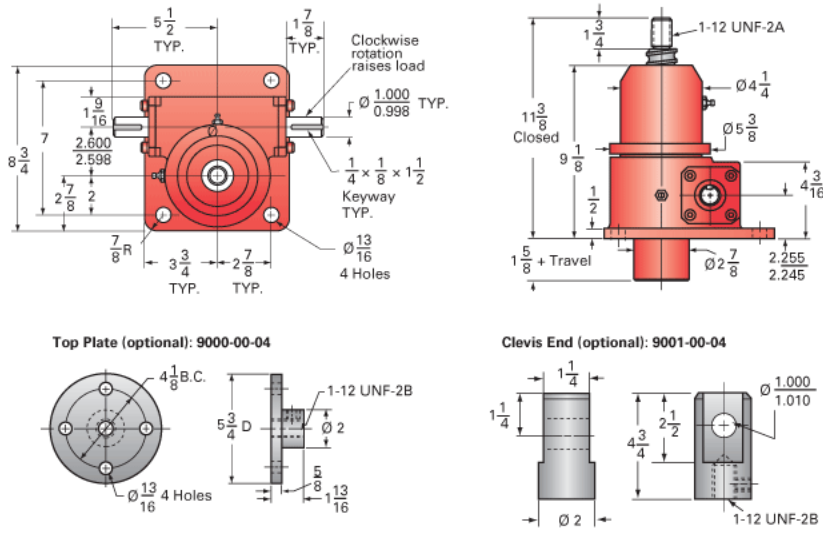

ActionJac 10HL-BSJ-U 24:1

Call 800-321-7800 or visit us online at www.nookindustries.com to configure and order your ActionJac 10HL-BSJ-U 24:1 today!

Details

Capacity [Ton]	10
Gear Ratio	24:1
Turns of Worm per Inch Travel	24
Torque to Raise 1 lb. [in-lb]	0.0162
Lifting Screw Diameter [in]	1.50
Screw Lead [in]	1.000
Root Diameter [in]	1.140
BackDrive Holding Torque [ft-lb]	6
Tare Drag Torque [in-lb]	20

Performance Specifications

Maximum Allowable Input [hp]	1.50
Maximum Input Torque [in-lb]	323
Maximum Worm Speed at Rated Load [rpm]	293
Maximum Load at 1750 RPM [lb]	3334
Starting Torque	1.5 x Running Torque

Weight

Base 0 Travel [lb]	50
Per Inch of Travel [lb]	0.80
Grease [lb]	1.5