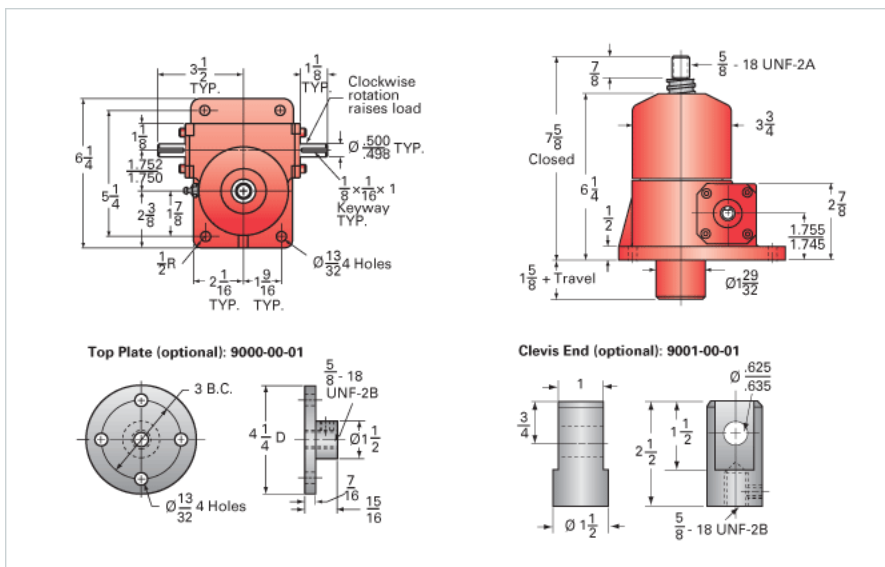

### Details

Capacity [Ton]	2.5
Gear Ratio	6:1
Turns of Worm per Inch Travel	6
Torque to Raise 1 lb. [in-lb]	0.0404
Lifting Screw Diameter [in]	1.00
Screw Lead [in]	1.000
Root Diameter [in]	0.820
BackDrive Holding Torque [ft-lb]	14
Tare Drag Torque [in-lb]	5

### Performance Specifications

Maximum Allowable Input [hp]	2.00
Maximum Input Torque [in-lb]	202
Maximum Worm Speed at Rated Load [rpm]	624
Maximum Load at 1750 RPM [lb]	1783
Starting Torque	1.5 x Running Torque