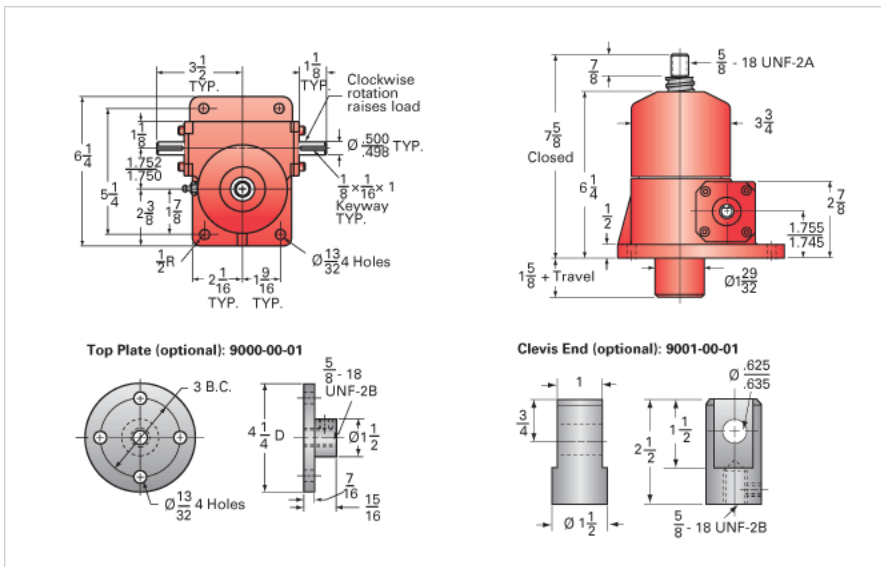

### Details

Capacity [Ton]	2.5
Gear Ratio	24:1
Turns of Worm per Inch Travel	96
Torque to Raise 1 lb. [in-lb]	0.0042
Lifting Screw Diameter [in]	1.00
Screw Lead [in]	0.250
Root Diameter [in]	0.820
BackDrive Holding Torque [ft-lb]	1.5
Tare Drag Torque [in-lb]	5

### Performance Specifications

Maximum Allowable Input [hp]	0.50
Maximum Input Torque [in-lb]	21
Maximum Worm Speed at Rated Load [rpm]	1800
Maximum Load at 1750 RPM [lb]	4287
Starting Torque	1.5 x Running Torque