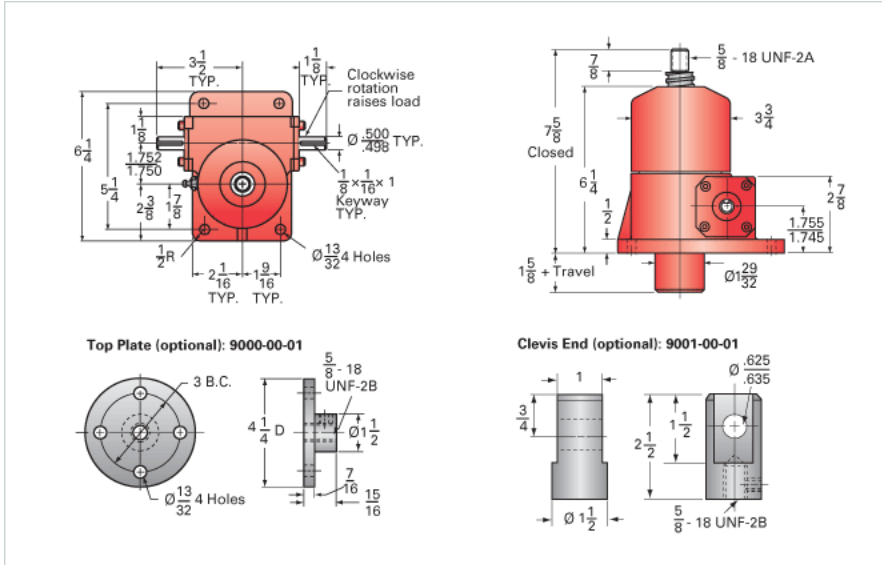

ActionJac 2.5-BSJ-U 6:1

Call 800-321-7800 or visit us online at www.nookindustries.com to configure and order your ActionJac 2.5-BSJ-U 6:1 today!

Details

Capacity [Ton]	2.5
Gear Ratio	6:1
Turns of Worm per Inch Travel	24
Torque to Raise 1 lb. [in-lb]	0.0102
Lifting Screw Diameter [in]	1.00
Screw Lead [in]	0.250
Root Diameter [in]	0.820
BackDrive Holding Torque [ft-lb]	4
Tare Drag Torque [in-lb]	5

Performance Specifications

Maximum Allowable Input [hp]	2.00
Maximum Input Torque [in-lb]	51
Maximum Worm Speed at Rated Load [rpm]	1800
Maximum Load at 1750 RPM [lb]	5000
Starting Torque	1.5 x Running Torque

Weight

Base 0 Travel [lb]	17
Per Inch of Travel [lb]	0.60
Grease [lb]	0.5