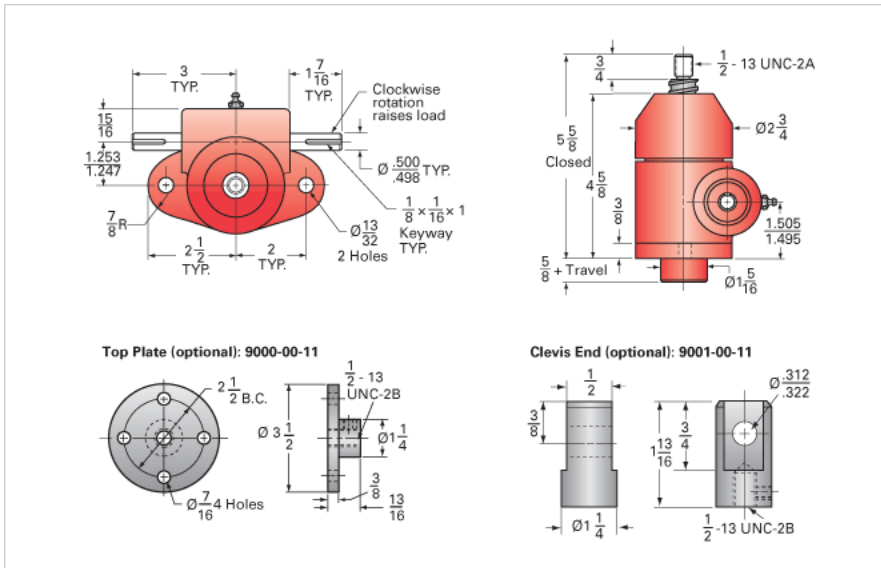

ActionJac 1-BSJ-U 20:1

Call 800-321-7800 or visit us online at www.nookindustries.com to configure and order your ActionJac 1-BSJ-U 20:1 today!

Details

Capacity [Ton]	1
Gear Ratio	20:1
Turns of Worm per Inch Travel	100
Torque to Raise 1 lb. [in-lb]	0.0045
Lifting Screw Diameter [in]	0.75
Screw Lead [in]	0.200
Root Diameter [in]	0.602
BackDrive Holding Torque [ft-lb]	0.5
Tare Drag Torque [in-lb]	3

Performance Specifications

Maximum Allowable Input [hp]	0.25
Maximum Input Torque [in-lb]	9
Maximum Worm Speed at Rated Load [rpm]	1750
Maximum Load at 1750 RPM [lb]	2000
Starting Torque	1.5 x Running Torque

Weight

Base 0 Travel [lb]	8
Per Inch of Travel [lb]	0.04
Grease [lb]	0.5