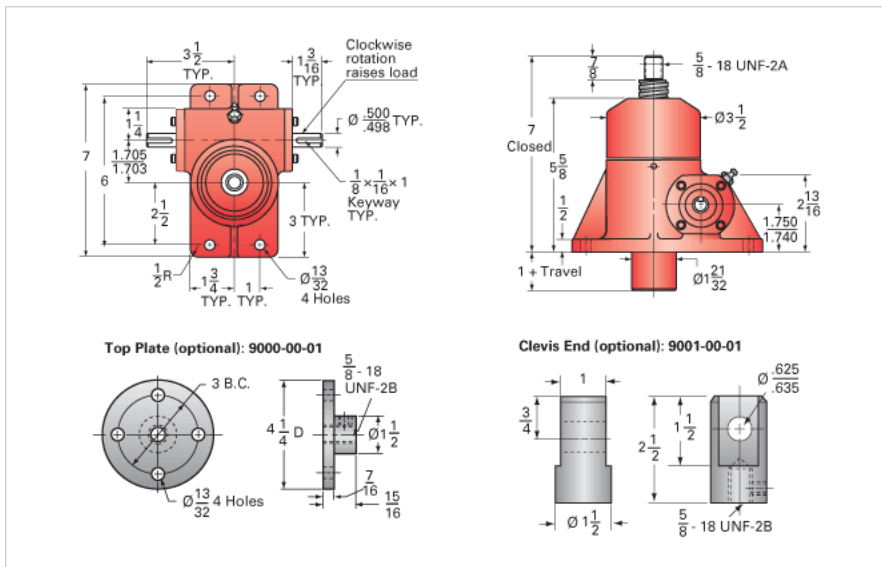

ActionJac 2R-BSJ-U 24:1

Call 800-321-7800 or visit us online at www.nookindustries.com to configure and order your ActionJac 2R-BSJ-U 24:1 today!

Details

Capacity [Ton]	2
Gear Ratio	24:1
Turns of Worm per Inch Travel	96
Torque to Raise 1 lb. [in-lb]	0.0043
Lifting Screw Diameter [in]	1.00
Screw Lead [in]	0.250
Root Diameter [in]	0.820
BackDrive Holding Torque [ft-lb]	1
Tare Drag Torque [in-lb]	4

Performance Specifications

Maximum Allowable Input [hp]	0.50
Maximum Input Torque [in-lb]	17
Maximum Worm Speed at Rated Load [rpm]	1800
Maximum Load at 1750 RPM [lb]	4000
Starting Torque	1.5 x Running Torque