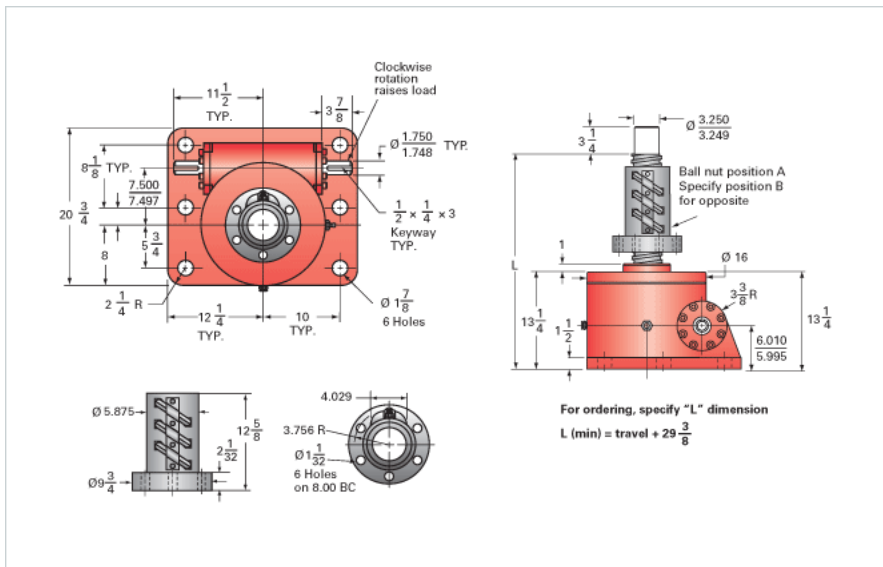

ActionJac 100-BSJ-UR 32:1

Call 800-321-7800 or visit us online at www.nookindustries.com to configure and order your ActionJac 100-BSJ-UR 32:1 today!

Details

Capacity [Ton]	100
Gear Ratio	32:1
Turns of Worm per Inch Travel	32
Torque to Raise 1 lb. [in-lb]	0.0138
Lifting Screw Diameter [in]	4.00
Screw Lead [in]	1.000
Root Diameter [in]	3.338
BackDrive Holding Torque [ft-lb]	35
Tare Drag Torque [in-lb]	205

Performance Specifications

Maximum Allowable Input [hp]	12.50
Maximum Input Torque [in-lb]	2760
Maximum Worm Speed at Rated Load [rpm]	285
Maximum Load at 1750 RPM [lb]	32621
Starting Torque	1.5 x Running Torque

Weight

Base 0 Travel [lb]	1100
Per Inch of Travel [lb]	5.00
Grease [lb]	16.0