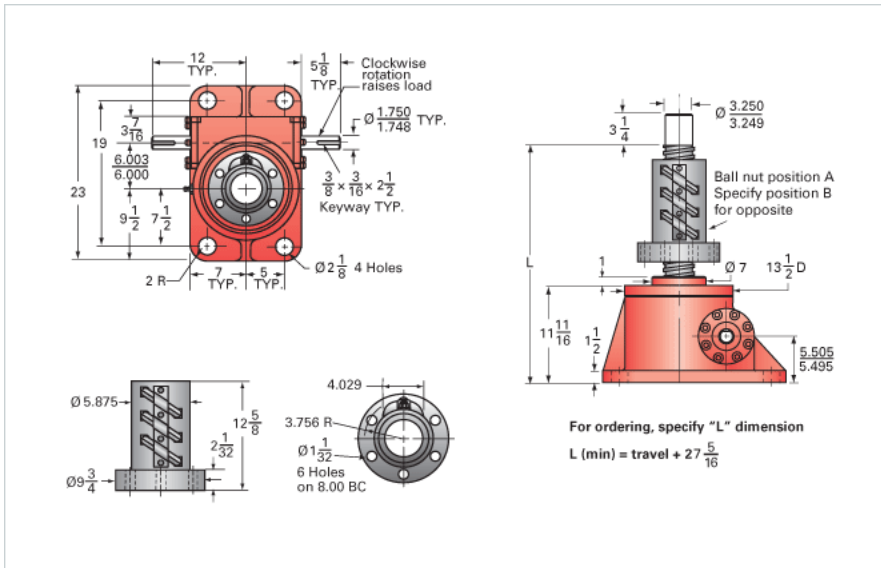

### Details

Capacity [Ton]	75
Gear Ratio	32:1
Turns of Worm per Inch Travel	32
Torque to Raise 1 lb. [in-lb]	0.0112
Lifting Screw Diameter [in]	4.00
Screw Lead [in]	1.000
Root Diameter [in]	3.338
BackDrive Holding Torque [ft-lb]	25
Tare Drag Torque [in-lb]	155

### Performance Specifications

Maximum Allowable Input [hp]	9.00
Maximum Input Torque [in-lb]	1680
Maximum Worm Speed at Rated Load [rpm]	338
Maximum Load at 1750 RPM [lb]	28970
Starting Torque	1.5 x Running Torque

### Weight

Base 0 Travel [lb]	650
Per Inch of Travel [lb]	5.00
Grease [lb]	9.0