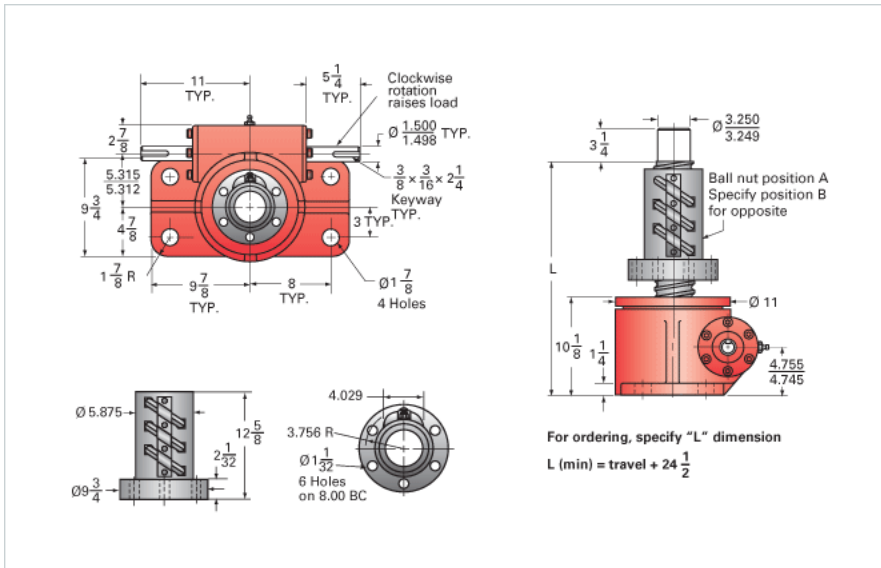

ActionJac 50-BSJ-UR 32:1

Call 800-321-7800 or visit us online at www.nookindustries.com to configure and order your ActionJac 50-BSJ-UR 32:1 today!

Details

Capacity [Ton]	50
Gear Ratio	32:1
Turns of Worm per Inch Travel	32
Torque to Raise 1 lb. [in-lb]	0.0139
Lifting Screw Diameter [in]	4.00
Screw Lead [in]	1.000
Root Diameter [in]	3.338
BackDrive Holding Torque [ft-lb]	10
Tare Drag Torque [in-lb]	90

Performance Specifications

Maximum Allowable Input [hp]	5.00
Maximum Input Torque [in-lb]	1390
Maximum Worm Speed at Rated Load [rpm]	227
Maximum Load at 1750 RPM [lb]	12955
Starting Torque	1.5 x Running Torque

Weight

Base 0 Travel [lb]	490
Per Inch of Travel [lb]	5.00
Grease [lb]	5.0