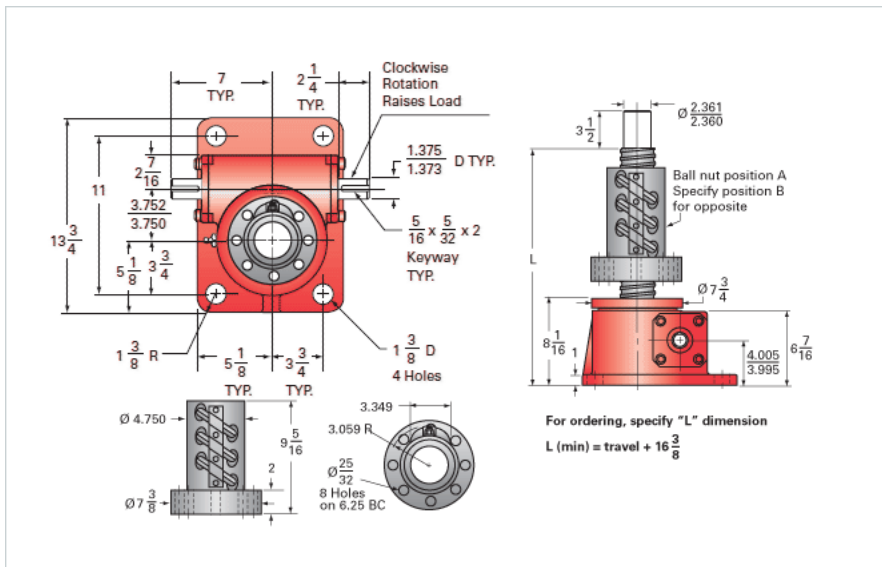

ActionJac 30-BSJ-UR 32:1

Call 800-321-7800 or visit us online at www.nookindustries.com to configure and order your ActionJac 30-BSJ-UR 32:1 today!

Details

Capacity [Ton]	30
Gear Ratio	32:1
Turns of Worm per Inch Travel	48.48
Torque to Raise 1 lb. [in-lb]	0.0084
Lifting Screw Diameter [in]	3.00
Screw Lead [in]	0.660
Root Diameter [in]	2.480
BackDrive Holding Torque [ft-lb]	5
Tare Drag Torque [in-lb]	60

Performance Specifications

Maximum Allowable Input [hp]	3.50
Maximum Input Torque [in-lb]	503
Maximum Worm Speed at Rated Load [rpm]	438
Maximum Load at 1750 RPM [lb]	15006
Starting Torque	1.5 x Running Torque

Weight

Base 0 Travel [lb]	220
Per Inch of Travel [lb]	2.40
Grease [lb]	3.5