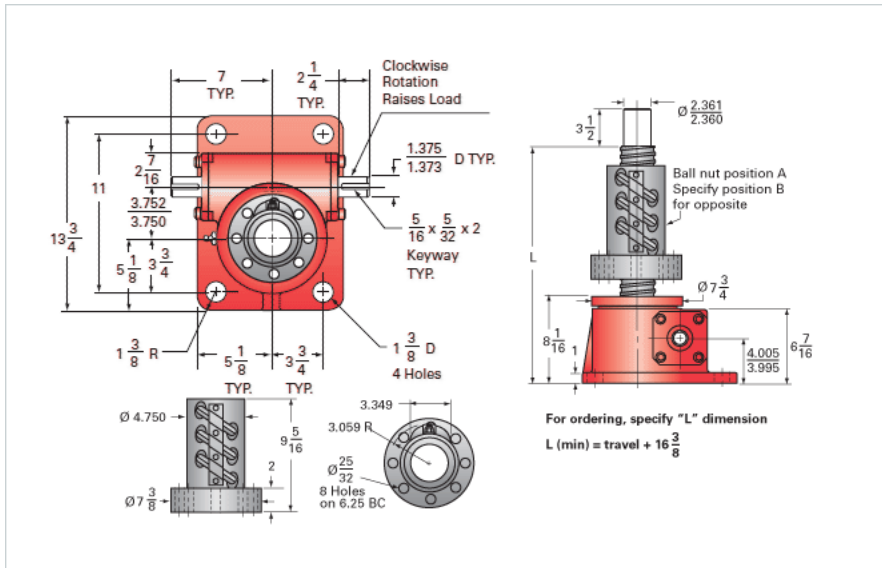

ActionJac 30-BSJ-UR 32:1

Call 800-321-7800 or visit us online at www.nookindustries.com to configure and order your ActionJac 30-BSJ-UR 32:1 today!

Details

Capacity [Ton]	30
Gear Ratio	32:1
Turns of Worm per Inch Travel	48.48
Torque to Raise 1 lb. [in-lb]	0.0084
Lifting Screw Diameter [in]	3.00
Screw Lead [in]	0.660
Root Diameter [in]	2.480
BackDrive Holding Torque [ft-lb]	5
Tare Drag Torque [in-lb]	60

Performance Specifications

Maximum Allowable Input [hp]	3.50
Maximum Input Torque [in-lb]	503
Maximum Worm Speed at Rated Load [rpm]	438
Maximum Load at 1750 RPM [lb]	15006
Starting Torque	1.5 x Running Torque

Weight

Base 0 Travel [lb]	220
Per Inch of Travel [lb]	2.40
Grease [lb]	3.5