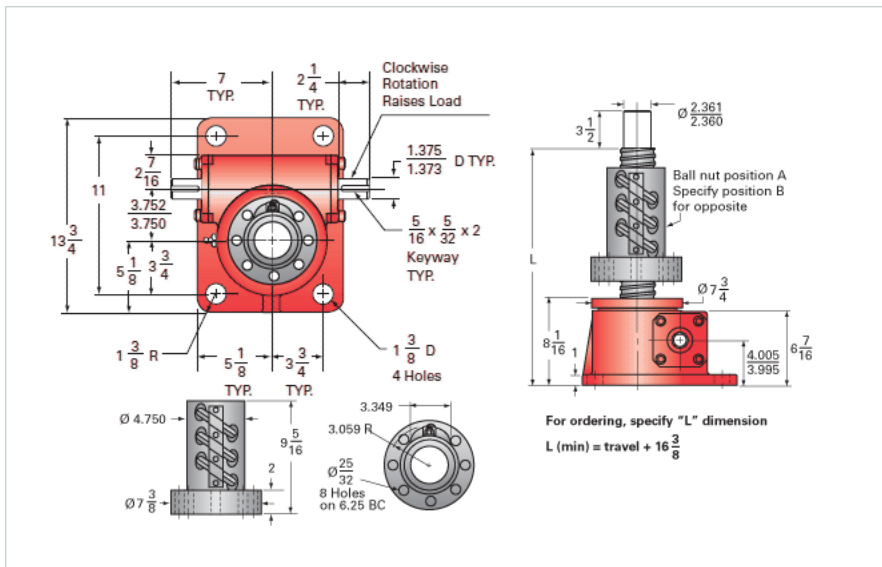

### Details

Capacity [Ton]	30
Gear Ratio	32:1
Turns of Worm per Inch Travel	48.48
Torque to Raise 1 lb. [in-lb]	0.0084
Lifting Screw Diameter [in]	3.00
Screw Lead [in]	0.660
Root Diameter [in]	2.480
BackDrive Holding Torque [ft-lb]	5
Tare Drag Torque [in-lb]	60

### Performance Specifications

Maximum Allowable Input [hp]	3.50
Maximum Input Torque [in-lb]	503
Maximum Worm Speed at Rated Load [rpm]	438
Maximum Load at 1750 RPM [lb]	15006
Starting Torque	1.5 x Running Torque

### Weight

Base 0 Travel [lb]	220
Per Inch of Travel [lb]	2.40
Grease [lb]	3.5