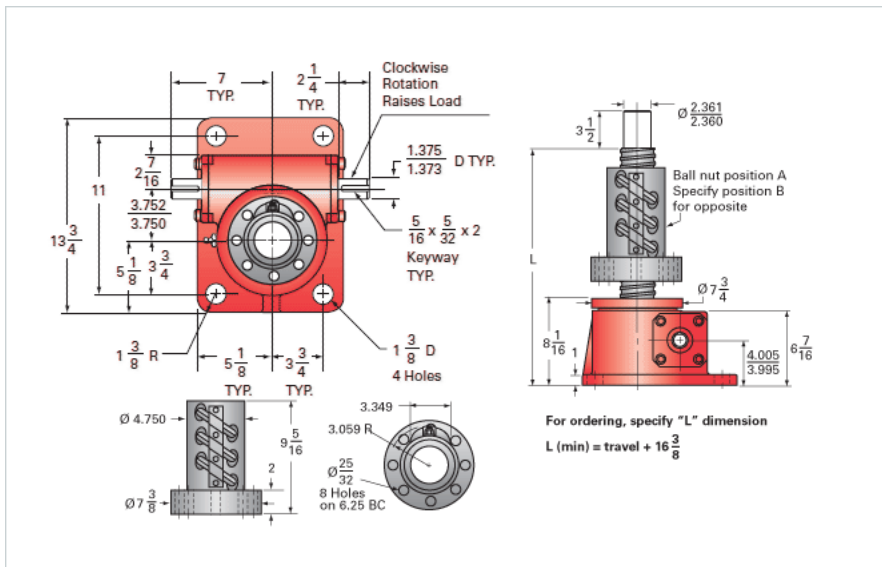

### Details

Capacity [Ton]	30
Gear Ratio	10 2/3:1
Turns of Worm per Inch Travel	16.16
Torque to Raise 1 lb. [in-lb]	0.0162
Lifting Screw Diameter [in]	3.00
Screw Lead [in]	0.660
Root Diameter [in]	2.480
BackDrive Holding Torque [ft-lb]	21
Tare Drag Torque [in-lb]	60

### Performance Specifications

Maximum Allowable Input [hp]	11.00
Maximum Input Torque [in-lb]	969
Maximum Worm Speed at Rated Load [rpm]	715
Maximum Load at 1750 RPM [lb]	24515
Starting Torque	1.5 x Running Torque

### Weight

Base 0 Travel [lb]	220
Per Inch of Travel [lb]	2.40
Grease [lb]	3.5