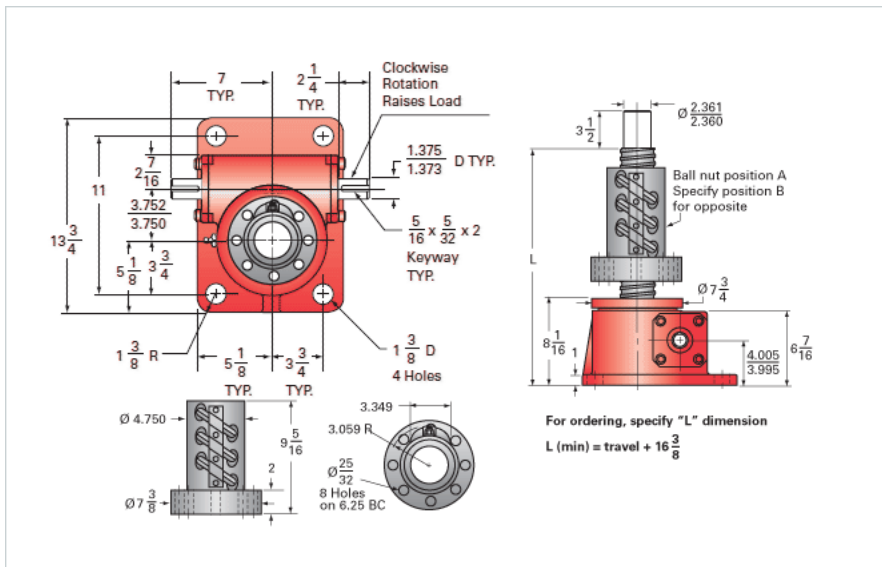

ActionJac 30-BSJ-UR 10 2/3:1

Call 800-321-7800 or visit us online at www.nookindustries.com to configure and order your ActionJac 30-BSJ-UR 10 2/3:1 today!

Details

Capacity [Ton]	30
Gear Ratio	10 2/3:1
Turns of Worm per Inch Travel	16.16
Torque to Raise 1 lb. [in-lb]	0.0162
Lifting Screw Diameter [in]	3.00
Screw Lead [in]	0.660
Root Diameter [in]	2.480
BackDrive Holding Torque [ft-lb]	21
Tare Drag Torque [in-lb]	60

Performance Specifications

Maximum Allowable Input [hp]	11.00
Maximum Input Torque [in-lb]	969
Maximum Worm Speed at Rated Load [rpm]	715
Maximum Load at 1750 RPM [lb]	24515
Starting Torque	1.5 x Running Torque

Weight

Base 0 Travel [lb]	220
Per Inch of Travel [lb]	2.40
Grease [lb]	3.5