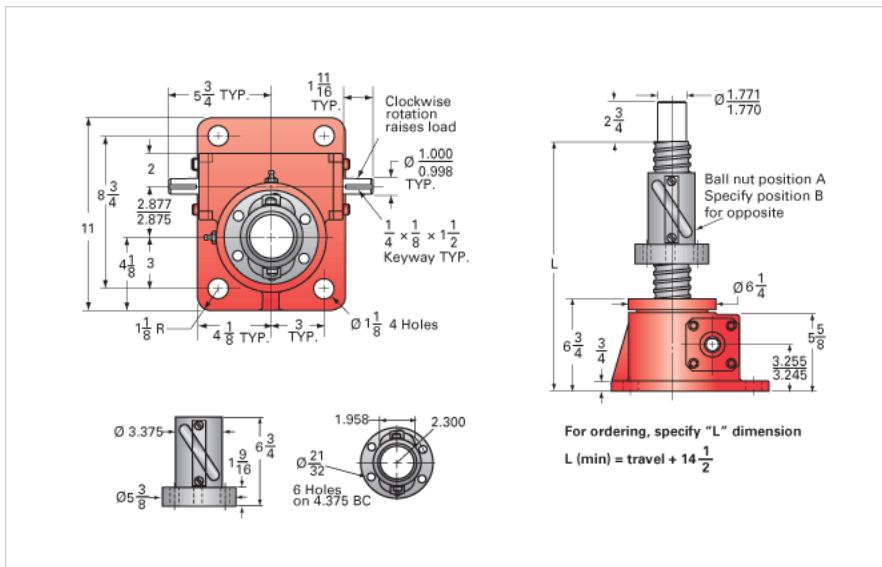

ActionJac 20HL-BSJ-UR 8:1

Call 800-321-7800 or visit us online at www.nookindustries.com to configure and order your ActionJac 20HL-BSJ-UR 8:1 today!

Details

Capacity [Ton]	20
Gear Ratio	8:1
Turns of Worm per Inch Travel	8
Torque to Raise 1 lb. [in-lb]	0.0313
Lifting Screw Diameter [in]	2.25
Screw Lead [in]	1.000
Root Diameter [in]	1.850
BackDrive Holding Torque [ft-lb]	54
Tare Drag Torque [in-lb]	40

Performance Specifications

Maximum Allowable Input [hp]	7.50
Maximum Input Torque [in-lb]	1253
Maximum Worm Speed at Rated Load [rpm]	377
Maximum Load at 1750 RPM [lb]	8629
Starting Torque	1.5 x Running Torque

Weight

Base 0 Travel [lb]	85
Per Inch of Travel [lb]	1.50
Grease [lb]	2.2