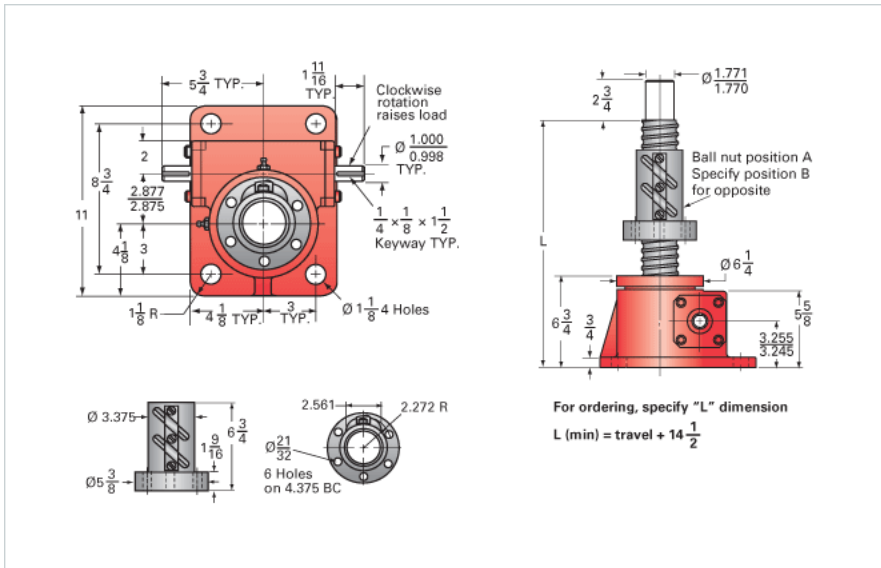

ActionJac 20-BSJ-UR 8:1

Call 800-321-7800 or visit us online at www.nookindustries.com to configure and order your ActionJac 20-BSJ-UR 8:1 today!

Details

Capacity [Ton]	20
Gear Ratio	8:1
Turns of Worm per Inch Travel	16
Torque to Raise 1 lb. [in-lb]	0.0157
Lifting Screw Diameter [in]	2.25
Screw Lead [in]	0.500
Root Diameter [in]	1.850
BackDrive Holding Torque [ft-lb]	27
Tare Drag Torque [in-lb]	40

Performance Specifications

Maximum Allowable Input [hp]	7.50
Maximum Input Torque [in-lb]	626
Maximum Worm Speed at Rated Load [rpm]	755
Maximum Load at 1750 RPM [lb]	17204
Starting Torque	1.5 x Running Torque

Weight

Base 0 Travel [lb]	85
Per Inch of Travel [lb]	1.50
Grease [lb]	2.2