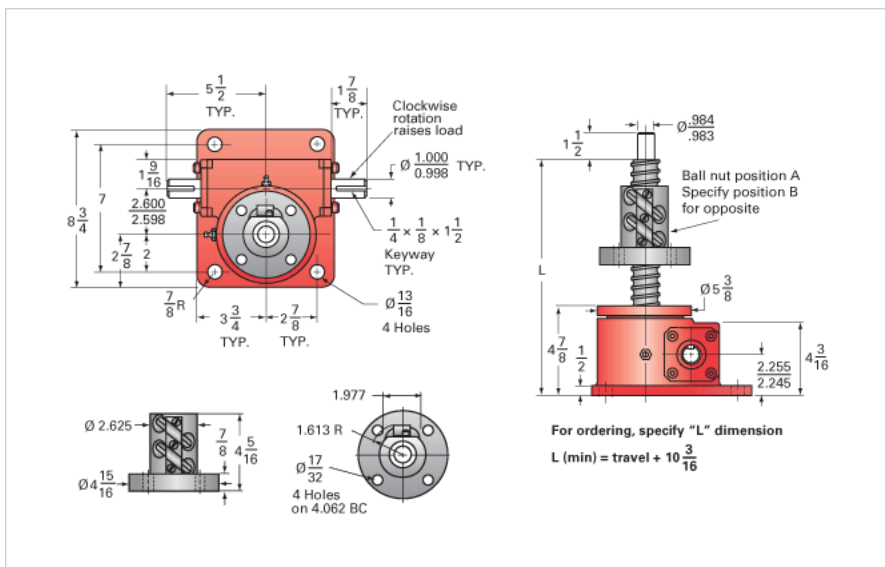

### Details

Capacity [Ton]	10
Gear Ratio	24:1
Turns of Worm per Inch Travel	50.66
Torque to Raise 1 lb. [in-lb]	0.0077
Lifting Screw Diameter [in]	1.50
Screw Lead [in]	0.473
Root Diameter [in]	1.140
BackDrive Holding Torque [ft-lb]	4
Tare Drag Torque [in-lb]	20

### Performance Specifications

Maximum Allowable Input [hp]	1.50
Maximum Input Torque [in-lb]	153
Maximum Worm Speed at Rated Load [rpm]	618
Maximum Load at 1750 RPM [lb]	7016
Starting Torque	1.5 x Running Torque

### Weight

Base 0 Travel [lb]	50
Per Inch of Travel [lb]	0.80
Grease [lb]	1.5