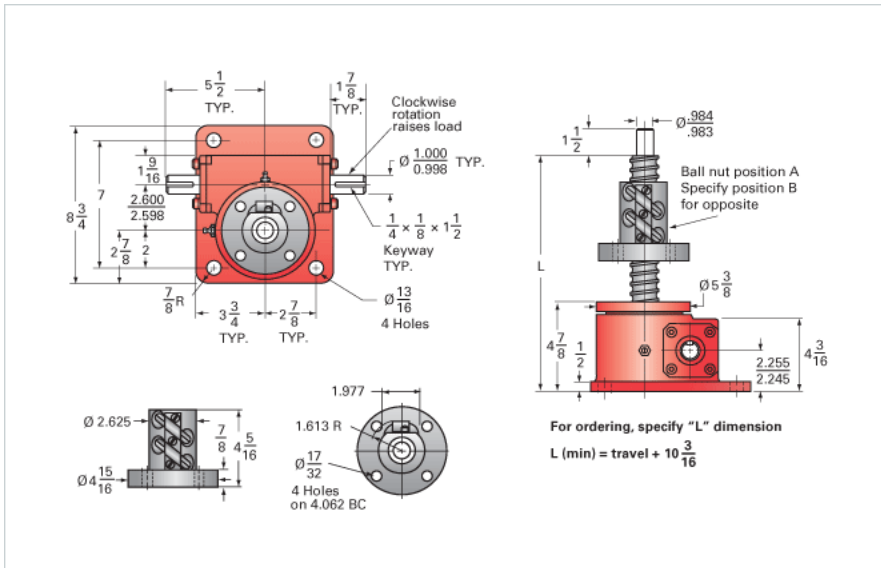

ActionJac 10-BSJ-UR 8:1

Call 800-321-7800 or visit us online at www.nookindustries.com to configure and order your ActionJac 10-BSJ-UR 8:1 today!

Details

Capacity [Ton]	10
Gear Ratio	8:1
Turns of Worm per Inch Travel	16.88
Torque to Raise 1 lb. [in-lb]	0.0151
Lifting Screw Diameter [in]	1.50
Screw Lead [in]	0.473
Root Diameter [in]	1.140
BackDrive Holding Torque [ft-lb]	13
Tare Drag Torque [in-lb]	20

Performance Specifications

Maximum Allowable Input [hp]	5.00
Maximum Input Torque [in-lb]	302
Maximum Worm Speed at Rated Load [rpm]	1043
Maximum Load at 1750 RPM [lb]	11925
Starting Torque	1.5 x Running Torque

Weight

Base 0 Travel [lb]	50
Per Inch of Travel [lb]	0.80
Grease [lb]	1.5