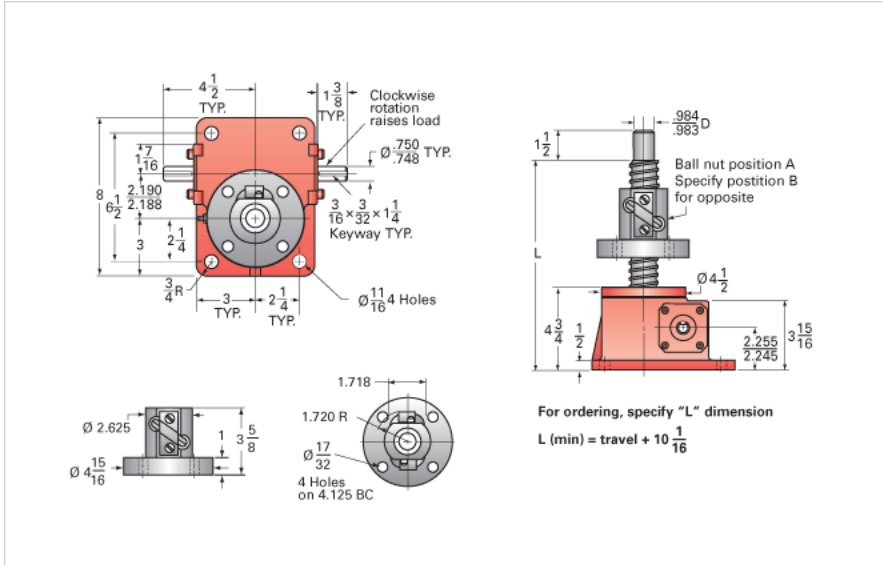

ActionJac 5HL-BSJ-UR 24:1

Call 800-321-7800 or visit us online at www.nookindustries.com to configure and order your ActionJac 5HL-BSJ-UR 24:1 today!

Details

Capacity [Ton]	5
Gear Ratio	24:1
Turns of Worm per Inch Travel	24
Torque to Raise 1 lb. [in-lb]	0.0153
Lifting Screw Diameter [in]	1.50
Screw Lead [in]	1.000
Root Diameter [in]	1.140
BackDrive Holding Torque [ft-lb]	10
Tare Drag Torque [in-lb]	10

Performance Specifications

Maximum Allowable Input [hp]	0.75
Maximum Input Torque [in-lb]	153
Maximum Worm Speed at Rated Load [rpm]	308
Maximum Load at 1750 RPM [lb]	1765
Starting Torque	1.5 x Running Torque

Weight

Base 0 Travel [lb]	35
Per Inch of Travel [lb]	0.60
Grease [lb]	1.0