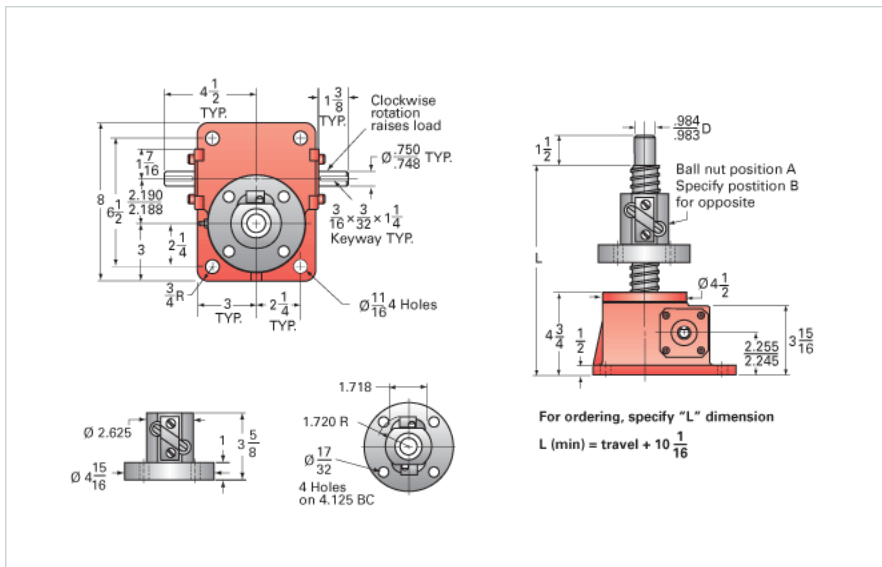

### Details

Capacity [Ton]	5
Gear Ratio	24:1
Turns of Worm per Inch Travel	24
Torque to Raise 1 lb. [in-lb]	0.0153
Lifting Screw Diameter [in]	1.50
Screw Lead [in]	1.000
Root Diameter [in]	1.140
BackDrive Holding Torque [ft-lb]	10
Tare Drag Torque [in-lb]	10

### Performance Specifications

Maximum Allowable Input [hp]	0.75
Maximum Input Torque [in-lb]	153
Maximum Worm Speed at Rated Load [rpm]	308
Maximum Load at 1750 RPM [lb]	1765
Starting Torque	1.5 x Running Torque