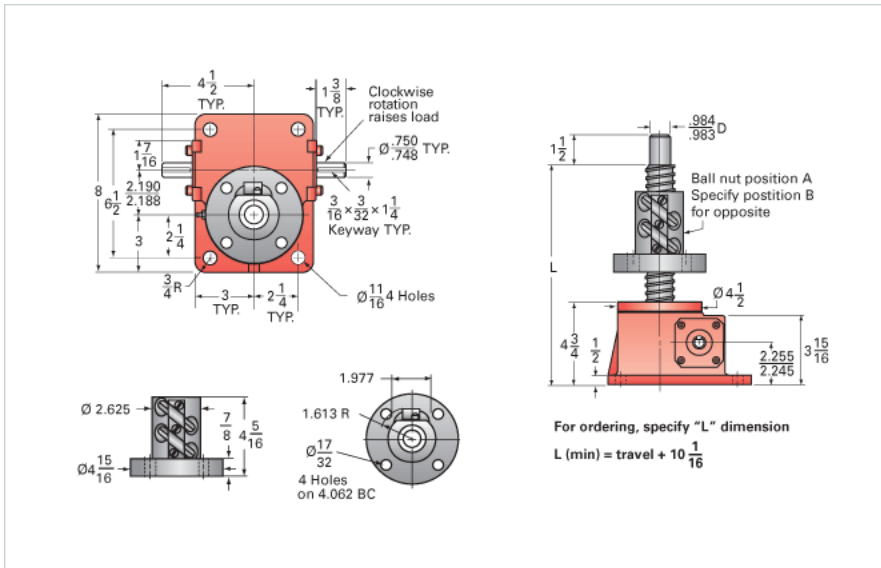

ActionJac 5-BSJ-UR 24:1

Call 800-321-7800 or visit us online at www.nookindustries.com to configure and order your ActionJac 5-BSJ-UR 24:1 today!

Details

Capacity [Ton]	5
Gear Ratio	24:1
Turns of Worm per Inch Travel	50.66
Torque to Raise 1 lb. [in-lb]	0.0073
Lifting Screw Diameter [in]	1.50
Screw Lead [in]	0.473
Root Diameter [in]	1.140
BackDrive Holding Torque [ft-lb]	5
Tare Drag Torque [in-lb]	10

Performance Specifications

Maximum Allowable Input [hp]	0.75
Maximum Input Torque [in-lb]	73
Maximum Worm Speed at Rated Load [rpm]	647
Maximum Load at 1750 RPM [lb]	3700
Starting Torque	1.5 x Running Torque

Weight

Base 0 Travel [lb]	35
Per Inch of Travel [lb]	0.60
Grease [lb]	1.0