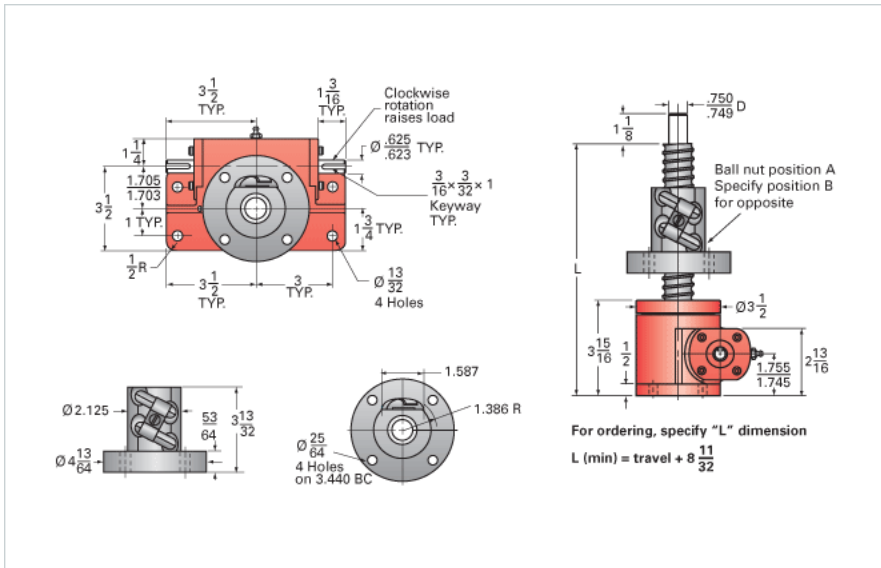

### Details

Capacity [Ton]	3
Gear Ratio	24:1
Turns of Worm per Inch Travel	58.1
Torque to Raise 1 lb. [in-lb]	0.0070
Lifting Screw Diameter [in]	1.17
Screw Lead [in]	0.413
Root Diameter [in]	0.870
BackDrive Holding Torque [ft-lb]	2
Tare Drag Torque [in-lb]	6

### Performance Specifications

Maximum Allowable Input [hp]	0.50
Maximum Input Torque [in-lb]	42
Maximum Worm Speed at Rated Load [rpm]	750
Maximum Load at 1750 RPM [lb]	2572
Starting Torque	1.5 x Running Torque

### Weight

Base 0 Travel [lb]	18.5
Per Inch of Travel [lb]	0.60
Grease [lb]	0.5