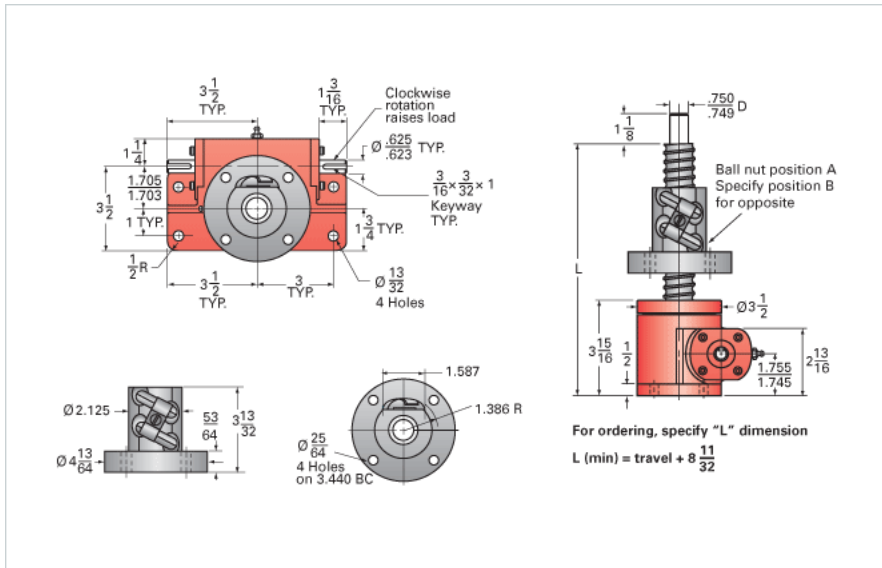

ActionJac 3-BSJ-UR 6:1

Call 800-321-7800 or visit us online at www.nookindustries.com to configure and order your ActionJac 3-BSJ-UR 6:1 today!

Details

Capacity [Ton]	3
Gear Ratio	6:1
Turns of Worm per Inch Travel	14.53
Torque to Raise 1 lb. [in-lb]	0.0167
Lifting Screw Diameter [in]	1.17
Screw Lead [in]	0.413
Root Diameter [in]	0.870
BackDrive Holding Torque [ft-lb]	6
Tare Drag Torque [in-lb]	6

Performance Specifications

Maximum Allowable Input [hp]	2.00
Maximum Input Torque [in-lb]	100
Maximum Worm Speed at Rated Load [rpm]	1260
Maximum Load at 1750 RPM [lb]	4313
Starting Torque	1.5 x Running Torque

Weight

Base 0 Travel [lb]	18.5
Per Inch of Travel [lb]	0.60
Grease [lb]	0.5