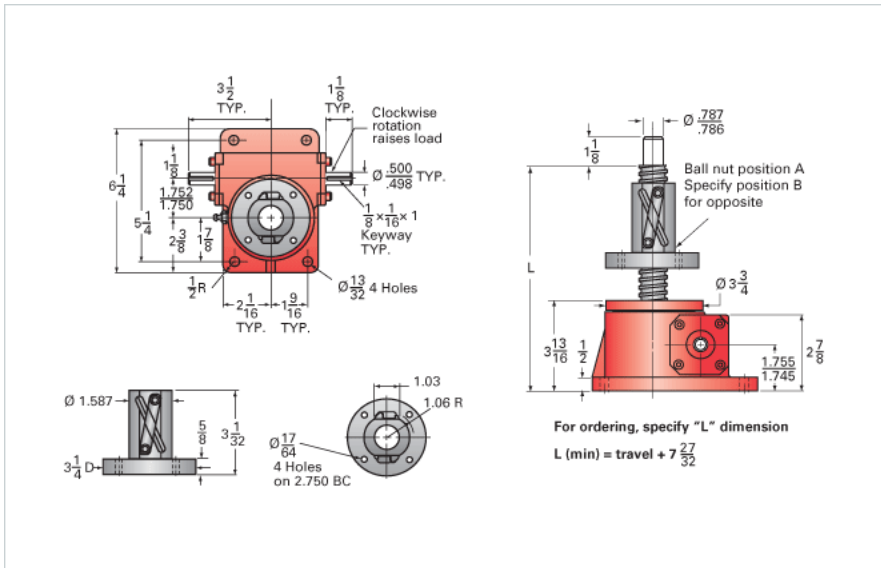

ActionJac 2.5HL-BSJ-UR 12:1

Call 800-321-7800 or visit us online at www.nookindustries.com to configure and order your ActionJac 2.5HL-BSJ-UR 12:1 today!

Details

Capacity [Ton]	2.5
Gear Ratio	12:1
Turns of Worm per Inch Travel	12
Torque to Raise 1 lb. [in-lb]	0.0244
Lifting Screw Diameter [in]	1.00
Screw Lead [in]	1.000
Root Diameter [in]	0.820
BackDrive Holding Torque [ft-lb]	6
Tare Drag Torque [in-lb]	5

Performance Specifications

Maximum Allowable Input [hp]	1.50
Maximum Input Torque [in-lb]	122
Maximum Worm Speed at Rated Load [rpm]	775
Maximum Load at 1750 RPM [lb]	2214
Starting Torque	1.5 x Running Torque

Weight

Base 0 Travel [lb]	17
Per Inch of Travel [lb]	0.60
Grease [lb]	0.5