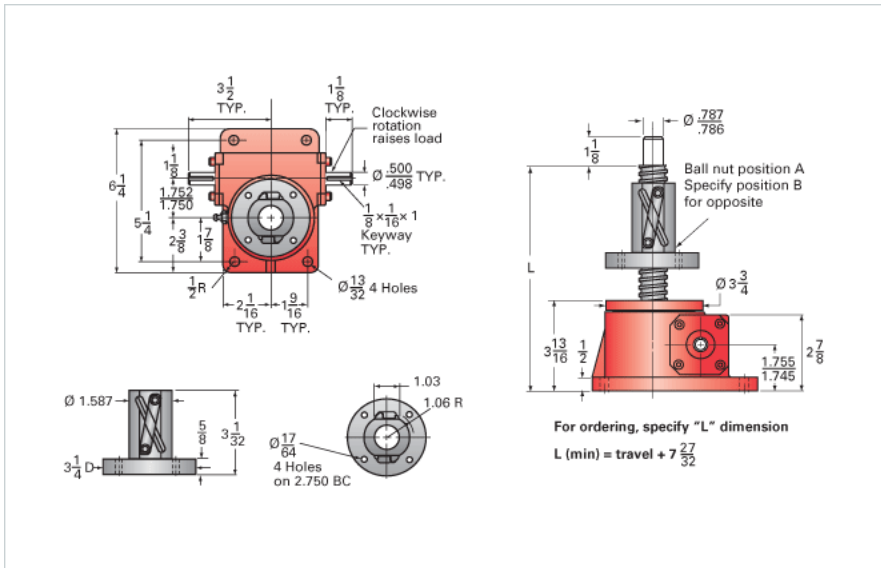

ActionJac 2.5HL-BSJ-UR 6:1

Call 800-321-7800 or visit us online at www.nookindustries.com to configure and order your ActionJac 2.5HL-BSJ-UR 6:1 today!

Details

Capacity [Ton]	2.5
Gear Ratio	6:1
Turns of Worm per Inch Travel	6
Torque to Raise 1 lb. [in-lb]	0.0404
Lifting Screw Diameter [in]	1.00
Screw Lead [in]	1.000
Root Diameter [in]	0.820
BackDrive Holding Torque [ft-lb]	14
Tare Drag Torque [in-lb]	5

Performance Specifications

Maximum Allowable Input [hp]	2.00
Maximum Input Torque [in-lb]	202
Maximum Worm Speed at Rated Load [rpm]	624
Maximum Load at 1750 RPM [lb]	1783
Starting Torque	1.5 x Running Torque

Weight

Base 0 Travel [lb]	17
Per Inch of Travel [lb]	0.60
Grease [lb]	0.5