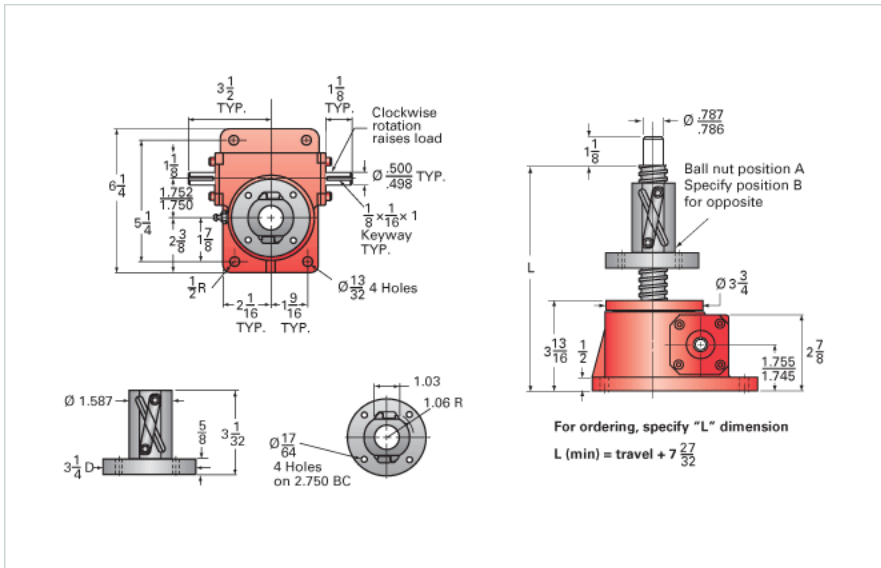

### Details

Capacity [Ton]	2.5
Gear Ratio	6:1
Turns of Worm per Inch Travel	6
Torque to Raise 1 lb. [in-lb]	0.0404
Lifting Screw Diameter [in]	1.000
Screw Lead [in]	1.000
Root Diameter [in]	0.820
BackDrive Holding Torque [ft-lb]	14
Tare Drag Torque [in-lb]	5

### Performance Specifications

Maximum Allowable Input [hp]	2.00
Maximum Input Torque [in-lb]	202
Maximum Worm Speed at Rated Load [rpm]	624
Maximum Load at 1750 RPM [lb]	1783
Starting Torque	1.5 x Running Torque

### Weight

Base 0 Travel [lb]	17
Per Inch of Travel [lb]	0.60
Grease [lb]	0.5