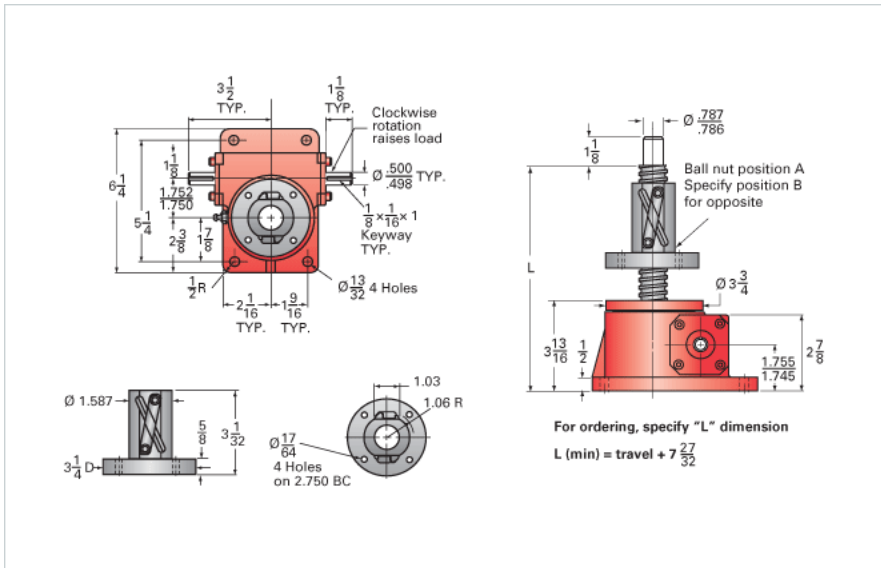

### Details

Capacity [Ton]	2.5
Gear Ratio	6:1
Turns of Worm per Inch Travel	6
Torque to Raise 1 lb. [in-lb]	0.0404
Lifting Screw Diameter [in]	1.00
Screw Lead [in]	1.000
Root Diameter [in]	0.820
BackDrive Holding Torque [ft-lb]	14
Tare Drag Torque [in-lb]	5

### Performance Specifications

Maximum Allowable Input [hp]	2.00
Maximum Input Torque [in-lb]	202
Maximum Worm Speed at Rated Load [rpm]	624
Maximum Load at 1750 RPM [lb]	1783
Starting Torque	1.5 x Running Torque

### Weight

Base 0 Travel [lb]	17
Per Inch of Travel [lb]	0.60
Grease [lb]	0.5