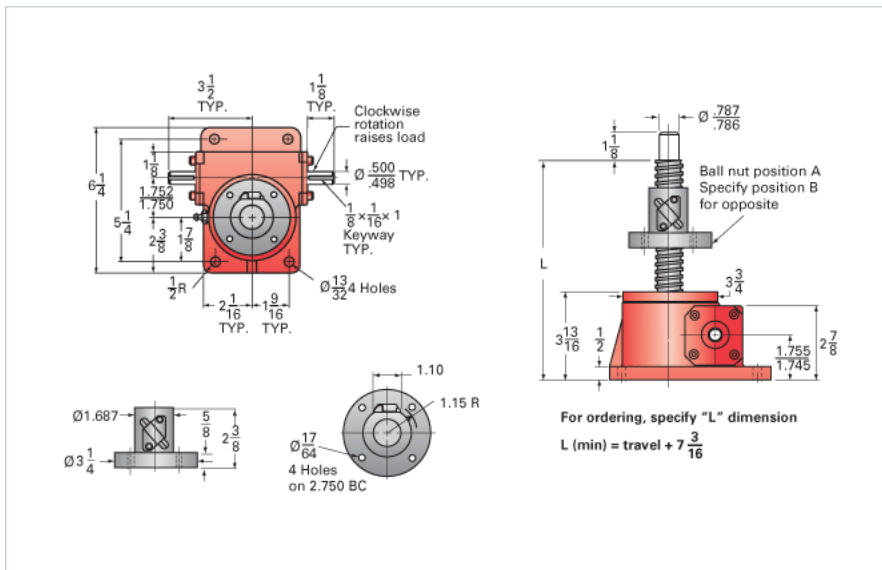

ActionJac 2.5-BSJ-UR 24:1

Call 800-321-7800 or visit us online at www.nookindustries.com to configure and order your ActionJac 2.5-BSJ-UR 24:1 today!

Details

Capacity [Ton]	2.5
Gear Ratio	24:1
Turns of Worm per Inch Travel	96
Torque to Raise 1 lb. [in-lb]	0.0042
Lifting Screw Diameter [in]	1.00
Screw Lead [in]	0.250
Root Diameter [in]	0.820
BackDrive Holding Torque [ft-lb]	1.5
Tare Drag Torque [in-lb]	5

Performance Specifications

Maximum Allowable Input [hp]	0.50
Maximum Input Torque [in-lb]	21
Maximum Worm Speed at Rated Load [rpm]	1800
Maximum Load at 1750 RPM [lb]	4287
Starting Torque	1.5 x Running Torque

Weight

Base 0 Travel [lb]	17
Per Inch of Travel [lb]	0.60
Grease [lb]	0.5