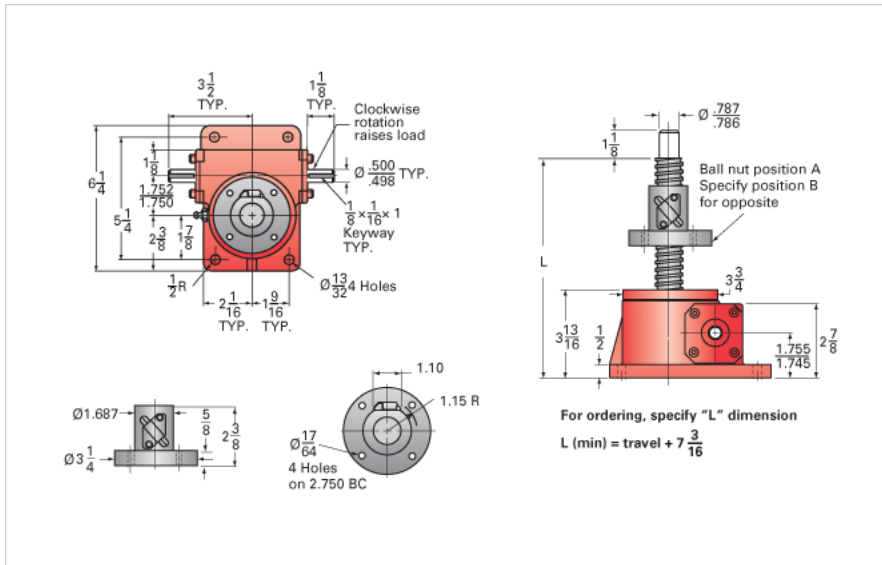

### Details

Capacity [Ton]	2.5
Gear Ratio	12:1
Turns of Worm per Inch Travel	48
Torque to Raise 1 lb. [in-lb]	0.0061
Lifting Screw Diameter [in]	1.00
Screw Lead [in]	0.250
Root Diameter [in]	0.820
BackDrive Holding Torque [ft-lb]	2
Tare Drag Torque [in-lb]	5

### Performance Specifications

Maximum Allowable Input [hp]	1.50
Maximum Input Torque [in-lb]	53
Maximum Worm Speed at Rated Load [rpm]	1800
Maximum Load at 1750 RPM [lb]	5000
Starting Torque	1.5 x Running Torque