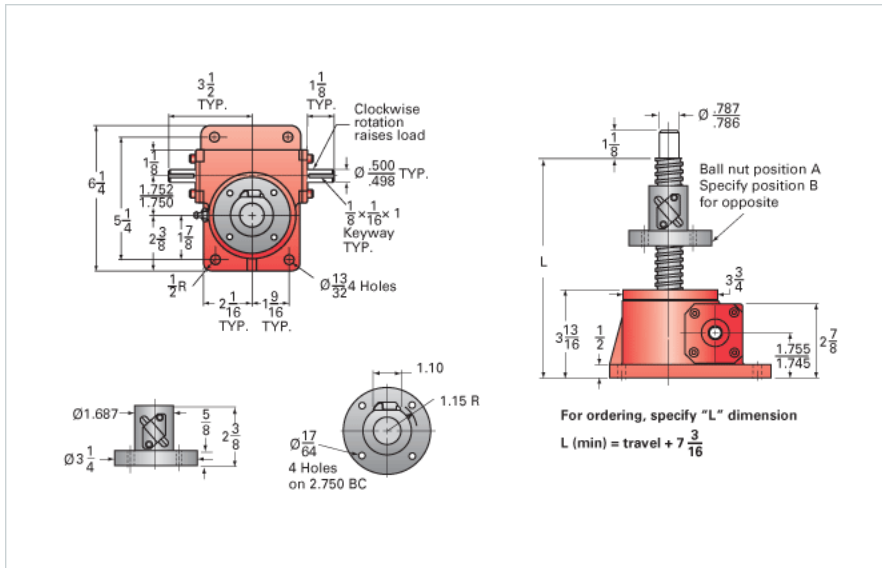

ActionJac 2.5-BSJ-UR 6:1

Call 800-321-7800 or visit us online at [www.nookindustries.com](http://www.nookindustries.com) to configure and order your ActionJac 2.5-BSJ-UR 6:1 today!

**Details**

Capacity [Ton]	2.5
Gear Ratio	6:1
Turns of Worm per Inch Travel	24
Torque to Raise 1 lb. [in-lb]	0.0102
Lifting Screw Diameter [in]	1.00
Screw Lead [in]	0.250
Root Diameter [in]	0.820
BackDrive Holding Torque [ft-lb]	4
Tare Drag Torque [in-lb]	5

**Performance Specifications**

Maximum Allowable Input [hp]	2.00
Maximum Input Torque [in-lb]	51
Maximum Worm Speed at Rated Load [rpm]	1800
Maximum Load at 1750 RPM [lb]	5000
Starting Torque	1.5 x Running Torque

**Weight**

Base 0 Travel [lb]	17
Per Inch of Travel [lb]	0.60
Grease [lb]	0.5