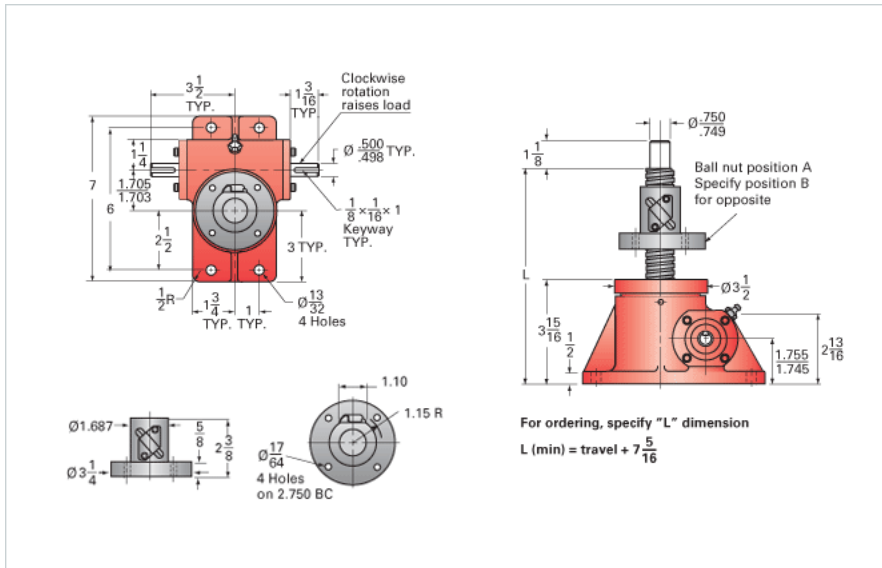

ActionJac 2R-BSJ-UR 24:1

Call 800-321-7800 or visit us online at www.nookindustries.com to configure and order your ActionJac 2R-BSJ-UR 24:1 today!

Details

Capacity [Ton]	2
Gear Ratio	24:1
Turns of Worm per Inch Travel	96
Torque to Raise 1 lb. [in-lb]	0.0043
Lifting Screw Diameter [in]	1.00
Screw Lead [in]	0.250
Root Diameter [in]	0.820
BackDrive Holding Torque [ft-lb]	1
Tare Drag Torque [in-lb]	4

Performance Specifications

Maximum Allowable Input [hp]	0.50
Maximum Input Torque [in-lb]	17
Maximum Worm Speed at Rated Load [rpm]	1800
Maximum Load at 1750 RPM [lb]	4000
Starting Torque	1.5 x Running Torque

Weight

Base 0 Travel [lb]	18
Per Inch of Travel [lb]	0.60
Grease [lb]	0.5