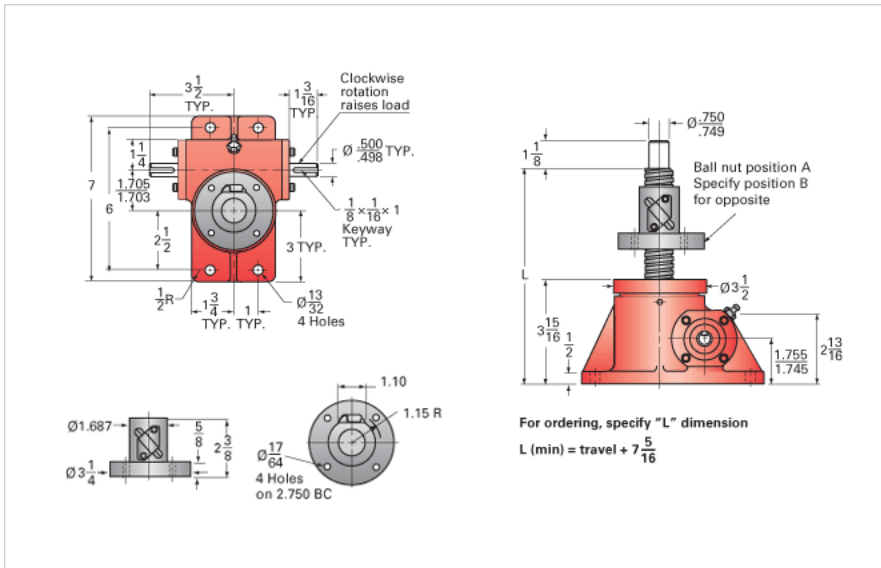

ActionJac 2R-BSJ-UR 24:1

Call 800-321-7800 or visit us online at www.nookindustries.com to configure and order your ActionJac 2R-BSJ-UR 24:1 today!

Details

Capacity [Ton]	2
Gear Ratio	24:1
Turns of Worm per Inch Travel	96
Torque to Raise 1 lb. [in-lb]	0.0043
Lifting Screw Diameter [in]	1.00
Screw Lead [in]	0.250
Root Diameter [in]	0.820
BackDrive Holding Torque [ft-lb]	1
Tare Drag Torque [in-lb]	4

Performance Specifications

Maximum Allowable Input [hp]	0.50
Maximum Input Torque [in-lb]	17
Maximum Worm Speed at Rated Load [rpm]	1800
Maximum Load at 1750 RPM [lb]	4000
Starting Torque	1.5 x Running Torque

Weight

Base 0 Travel [lb]	18
Per Inch of Travel [lb]	0.60
Grease [lb]	0.5