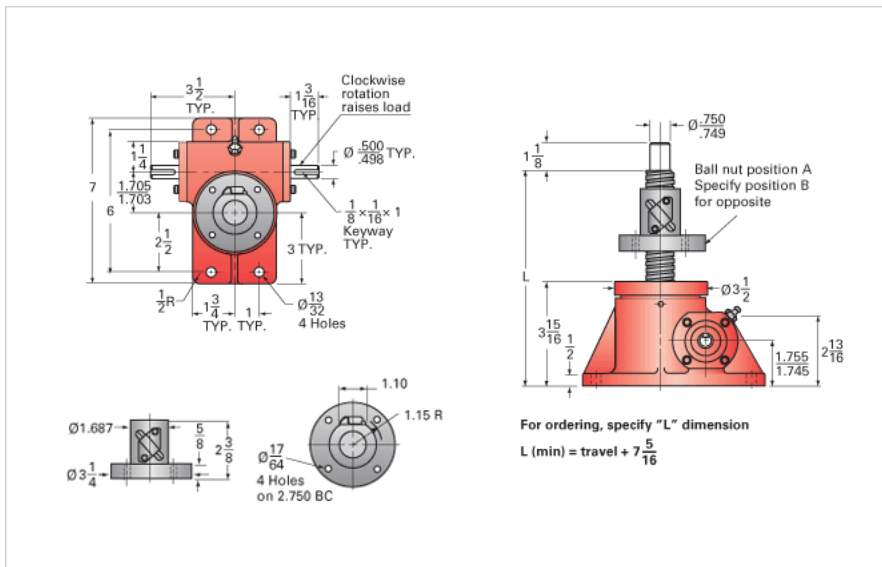

### Details

Capacity [Ton]	2
Gear Ratio	24:1
Turns of Worm per Inch Travel	96
Torque to Raise 1 lb. [in-lb]	0.0043
Lifting Screw Diameter [in]	1.00
Screw Lead [in]	0.250
Root Diameter [in]	0.820
BackDrive Holding Torque [ft-lb]	1
Tare Drag Torque [in-lb]	4

### Performance Specifications

Maximum Allowable Input [hp]	0.50
Maximum Input Torque [in-lb]	17
Maximum Worm Speed at Rated Load [rpm]	1800
Maximum Load at 1750 RPM [lb]	4000
Starting Torque	1.5 x Running Torque

### Weight

Base 0 Travel [lb]	18
Per Inch of Travel [lb]	0.60
Grease [lb]	0.5