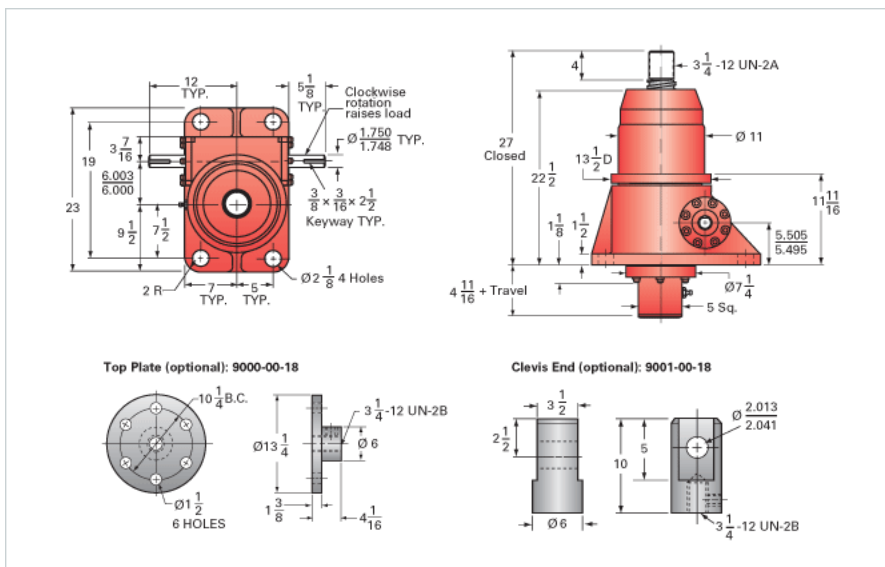

ActionJac 75-BSJ-UK 32:1

Call 800-321-7800 or visit us online at www.nookindustries.com to configure and order your ActionJac 75-BSJ-UK 32:1 today!

Details

Capacity [Ton]	75
Gear Ratio	32:1
Turns of Worm per Inch Travel	32
Torque to Raise 1 lb. [in-lb]	0.0123
Lifting Screw Diameter [in]	4.00
Screw Lead [in]	1.000
Root Diameter [in]	3.338
BackDrive Holding Torque [ft-lb]	25
Tare Drag Torque [in-lb]	155

Performance Specifications

Maximum Allowable Input [hp]	9.00
Maximum Input Torque [in-lb]	1680
Maximum Worm Speed at Rated Load [rpm]	307
Maximum Load at 1750 RPM [lb]	26352
Starting Torque	1.5 x Running Torque

Weight

Base 0 Travel [lb]	650
Per Inch of Travel [lb]	5.00
Grease [lb]	9.0