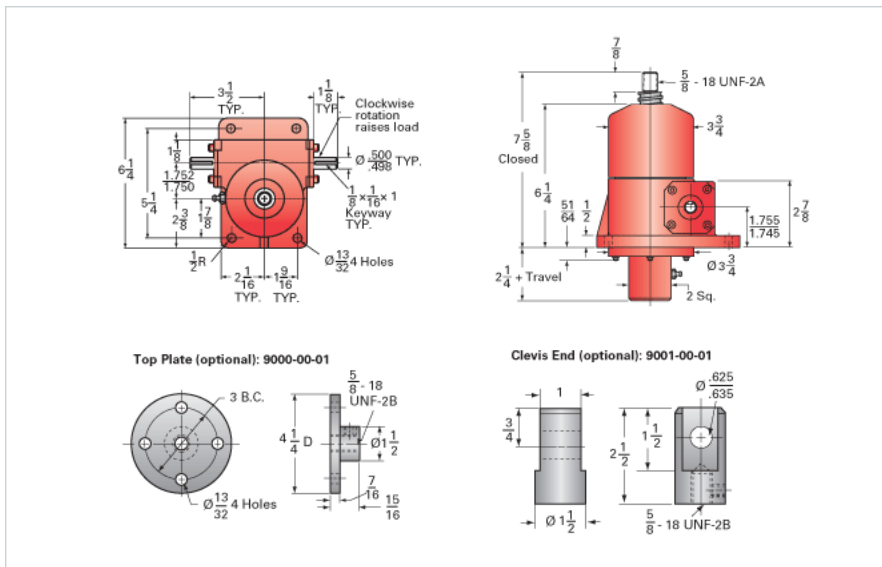

### Details

Capacity [Ton]	2.5
Gear Ratio	12:1
Turns of Worm per Inch Travel	12
Torque to Raise 1 lb. [in-lb]	0.0268
Lifting Screw Diameter [in]	1.00
Screw Lead [in]	1.000
Root Diameter [in]	0.820
BackDrive Holding Torque [ft-lb]	6
Tare Drag Torque [in-lb]	5

### Performance Specifications

Maximum Allowable Input [hp]	1.50
Maximum Input Torque [in-lb]	122
Maximum Worm Speed at Rated Load [rpm]	705
Maximum Load at 1750 RPM [lb]	2013
Starting Torque	1.5 x Running Torque

### Weight

Base 0 Travel [lb]	17
Per Inch of Travel [lb]	0.60
Grease [lb]	0.5