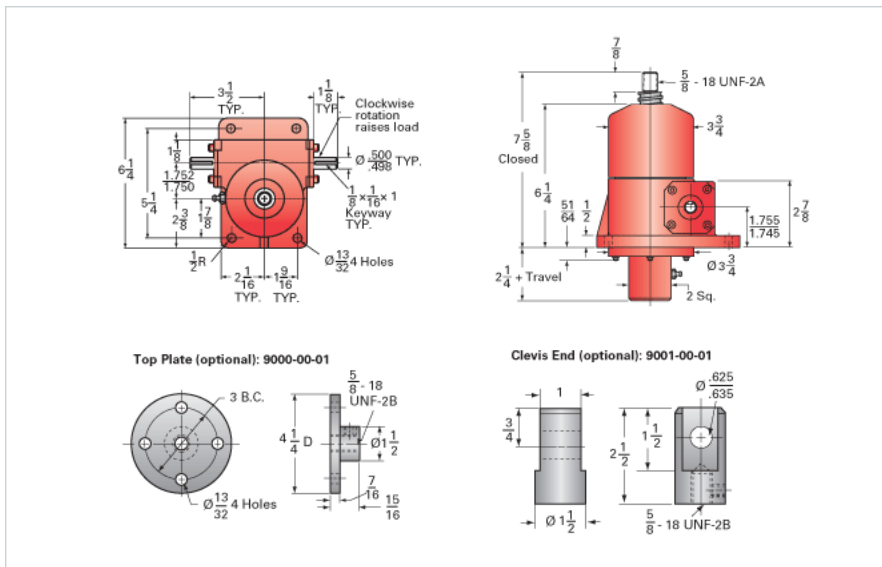

ActionJac 2.5-BSJ-UK 12:1

Call 800-321-7800 or visit us online at www.nookindustries.com to configure and order your ActionJac 2.5-BSJ-UK 12:1 today!

Details

Capacity [Ton]	2.5
Gear Ratio	12:1
Turns of Worm per Inch Travel	48
Torque to Raise 1 lb. [in-lb]	0.0067
Lifting Screw Diameter [in]	1.00
Screw Lead [in]	0.250
Root Diameter [in]	0.820
BackDrive Holding Torque [ft-lb]	2
Tare Drag Torque [in-lb]	5

Performance Specifications

Maximum Allowable Input [hp]	1.50
Maximum Input Torque [in-lb]	53
Maximum Worm Speed at Rated Load [rpm]	1636
Maximum Load at 1750 RPM [lb]	4674
Starting Torque	1.5 x Running Torque

Weight

Base 0 Travel [lb]	17
Per Inch of Travel [lb]	0.60
Grease [lb]	0.5